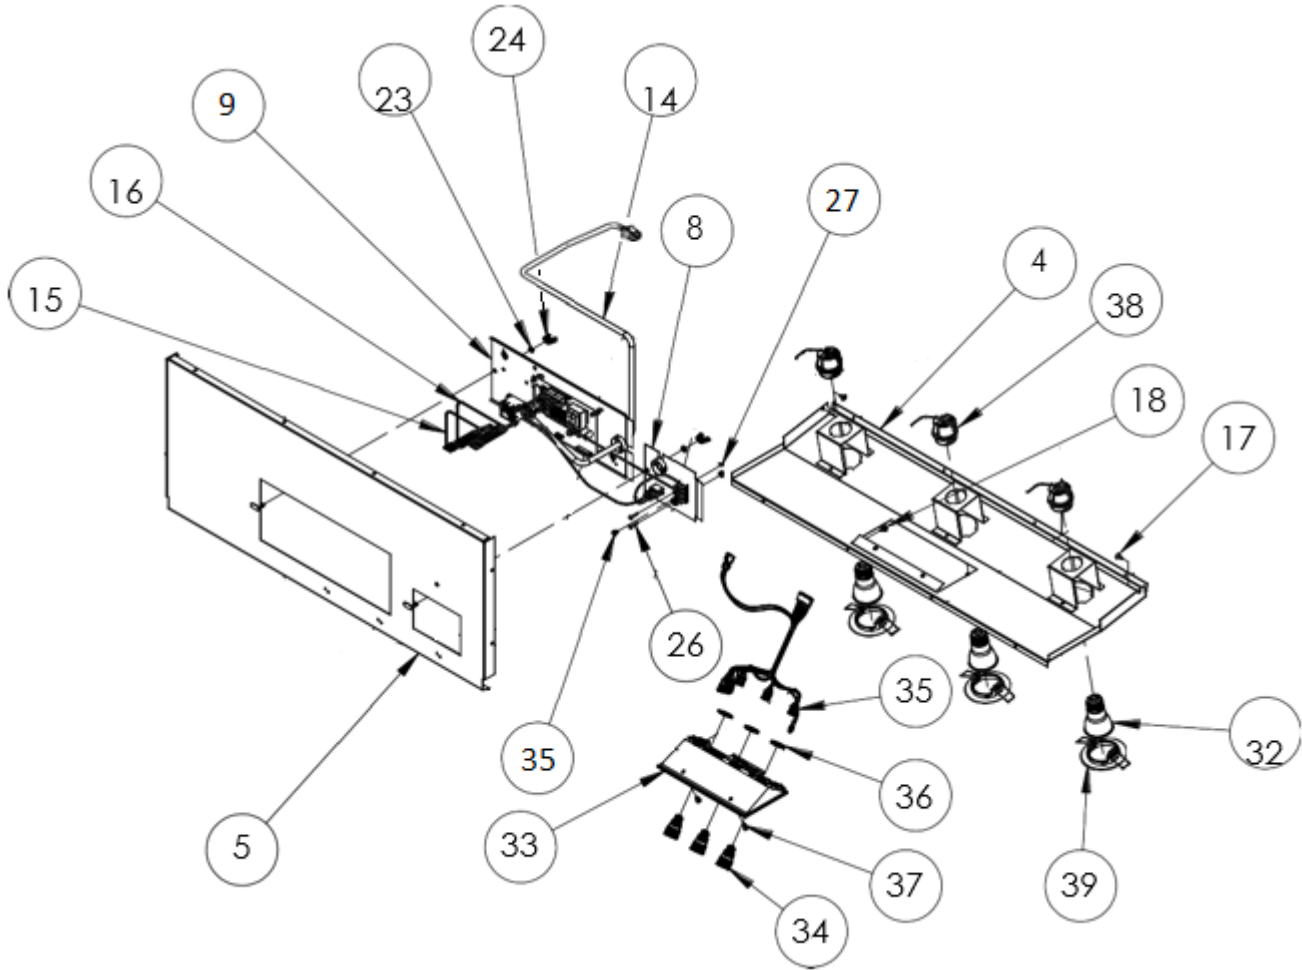

dacor

LET THE SHOW BEGIN

RNHP3618

HOOD ASSY.

CONTROL PANEL

RNHP3618

REF#	PART NUMBER	DESCRIPTION	NOTES
1	Not Serviceable	ASSY, 36X18IN CANOPY	
2	702423	ASSY, CANOPY, MTG BRKT	
3	702718	ASSEMBLY, BLOWER	
4	702435-01	ASSY, 36IN LINER, RNHP	
5	702436	WELDMENT, 36X18IN INTERIOR PNL	
6	702437	ASSY, 36IN REAR LINER	
7	702438	WELDMENT, 36IN GREASE TRAY	
8	702493	ASSY, TERMINAL BLOCK PLATE	
9	702494-01	ASSY, CONTROLLER	
10	101613	COLLAR, DAMPER	
11	109114	FRAME, SIDE	
12	109132-01	TRIM, 36IN, LH	
13	109132-02	TRIM, 36IN, RH	
14	109071	HARNESS, MAIN WIRE, 1-FAN	
15	109076	HARNESS, 3-LIGHT HOOD WIRE	
16	109076	HARNESS, 3-LIGHT HOOD WIRE	
17	83263	SCREW, PHILL, ROUND WASHER, HD.	
18	83534	SCREW, #8 X .375, ENAMEL PANEL	
19	102373	SCREW, #8-18 X 1/4"	
20	83167	CLAMP, CABLE 3/4"	
21	83056	BUSHING HEYCO SB-875-11	
22	83308	6-32 KEPS NUT	
23	83334	STARWASHER, #8	
24	83035	NUT, WING, #10-24	
25	83001	SCREW, PHIL PAN HD, 8 x 1/4"	
26	83530	SCREW, PHIL. PAN HD, 4-40 X .625 LG	
27	83531	NUT, HEX, KEPS 4-40	
28	702495	WELDMENT, BAFFLE	
29	109109	KNOB, BAFFLE	
30	109328	SCREW 8-32 X 5/16" PHIL PAN HD	
31	83340	#10 LOCK WASHER	
32	109253	LIGHT, LED	
33	702511	ASSY, CTRL PANEL	P/O 702435
34	109085	SWITCH, MOMENTARY, PUSH BUTTON	P/O 702435
35	109073	HARNESS, CTRL PANEL, WIRE	P/O 702435
36	P/O 702502/109085	JAM NUT	P/O 702435
37	107578	SCREW BP, PHIL, FLT HD, TYPE 1	P/O 702435
38	101624	LAMP HOLDER	P/O 702435
39	109355	TRIM, LAMP, HOODS	P/O 702435