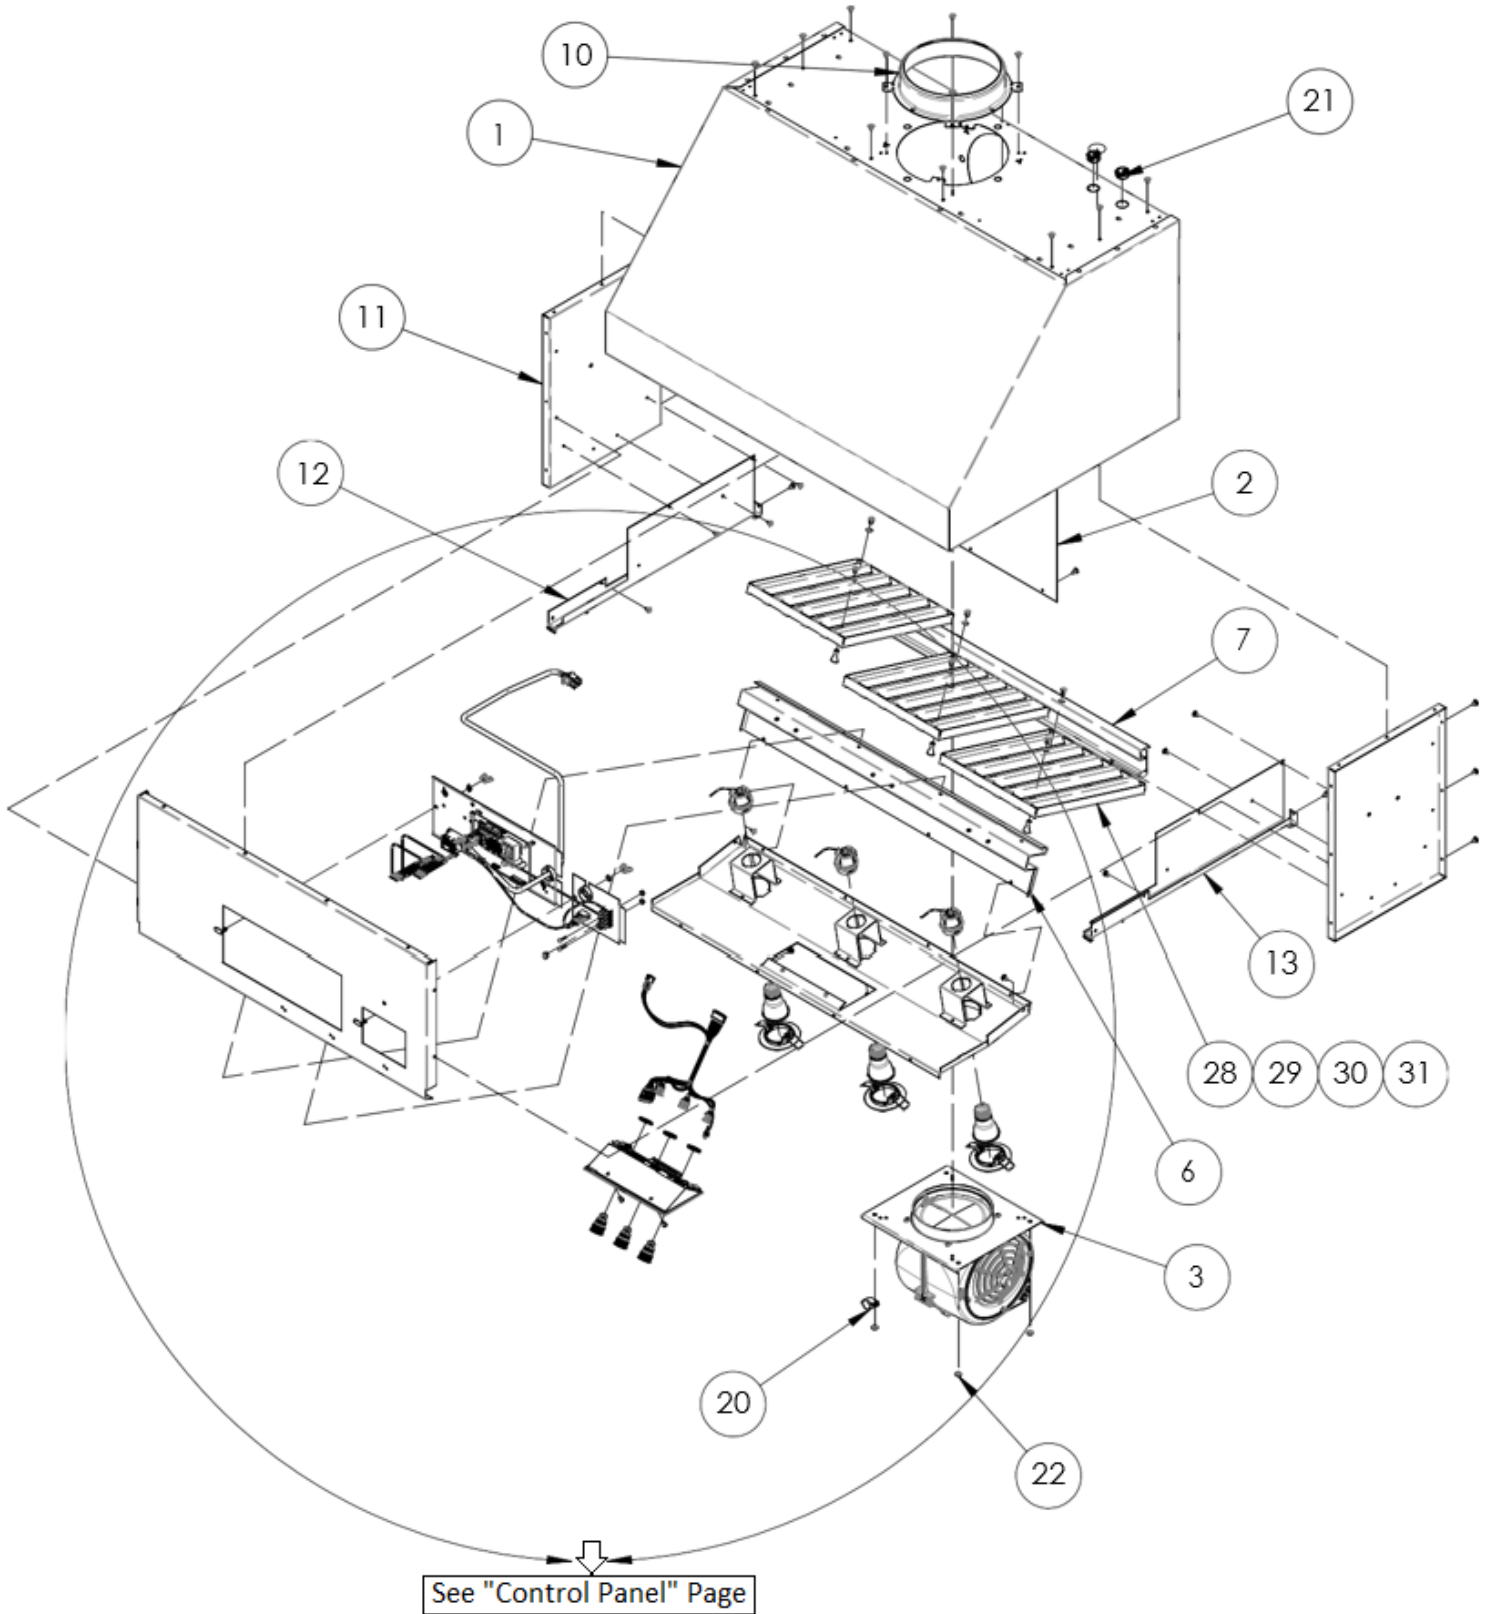

dacor

LET THE SHOW BEGIN

RNHP3618

HOOD ASSY.

CONTROL PANEL

RNHP3618

REF#	PART NUMBER	DESCRIPTION	NOTES
1	Not Serviceable	ASSY, 36X18IN CANOPY	
2	702423	ASSY, CANOPY, MTG BRKT	
3	702718	ASSEMBLY, BLOWER	
4	702435-01	ASSY, 36IN LINER, RNHP	
5	702436	WELDMENT, 36X18IN INTERIOR PNL	
6	702437	ASSY, 36IN REAR LINER	
7	702438	WELDMENT, 36IN GREASE TRAY	
8	702493	ASSY, TERMINAL BLOCK PLATE	
9	702494-01	ASSY, CONTROLLER	
10	101613	COLLAR, DAMPER	
11	109114	FRAME, SIDE	
12	109132-01	TRIM, 36IN, LH	
13	109132-02	TRIM, 36IN, RH	
14	109071	HARNESS, MAIN WIRE, 1-FAN	
15	109076	HARNESS, 3-LIGHT HOOD WIRE	
16	109076	HARNESS, 3-LIGHT HOOD WIRE	
17	83263	SCREW, PHILL, ROUND WASHER, HD.	
18	83534	SCREW, #8 X .375, ENAMEL PANEL	
19	102373	SCREW, #8-18 X 1/4"	
20	83167	CLAMP, CABLE 3/4"	
21	83056	BUSHING HEYCO SB-875-11	
22	83308	6-32 KEPS NUT	
23	83334	STARWASHER, #8	
24	83035	NUT, WING, #10-24	
25	83001	SCREW, PHIL PAN HD, 8 x 1/4"	
26	83530	SCREW, PHIL. PAN HD, 4-40 X .625 LG	
27	83531	NUT, HEX, KEPS 4-40	
28	702495	WELDMENT, BAFFLE	
29	109109	KNOB, BAFFLE	
30	109328	SCREW 8-32 X 5/16" PHIL PAN HD	
31	83340	#10 LOCK WASHER	
32	109253	LIGHT, LED	
33	702511	ASSY, CTRL PANEL	P/O 702435
34	109085	SWITCH, MOMENTARY, PUSH BUTTON	P/O 702435
35	109073	HARNESS, CTRL PANEL, WIRE	P/O 702435
36	P/O 702502/109085	JAM NUT	P/O 702435
37	107578	SCREW BP, PHIL, FLT HD, TYPE 1	P/O 702435
38	101624	LAMP HOLDER	P/O 702435
39	109355	TRIM, LAMP, HOODS	P/O 702435