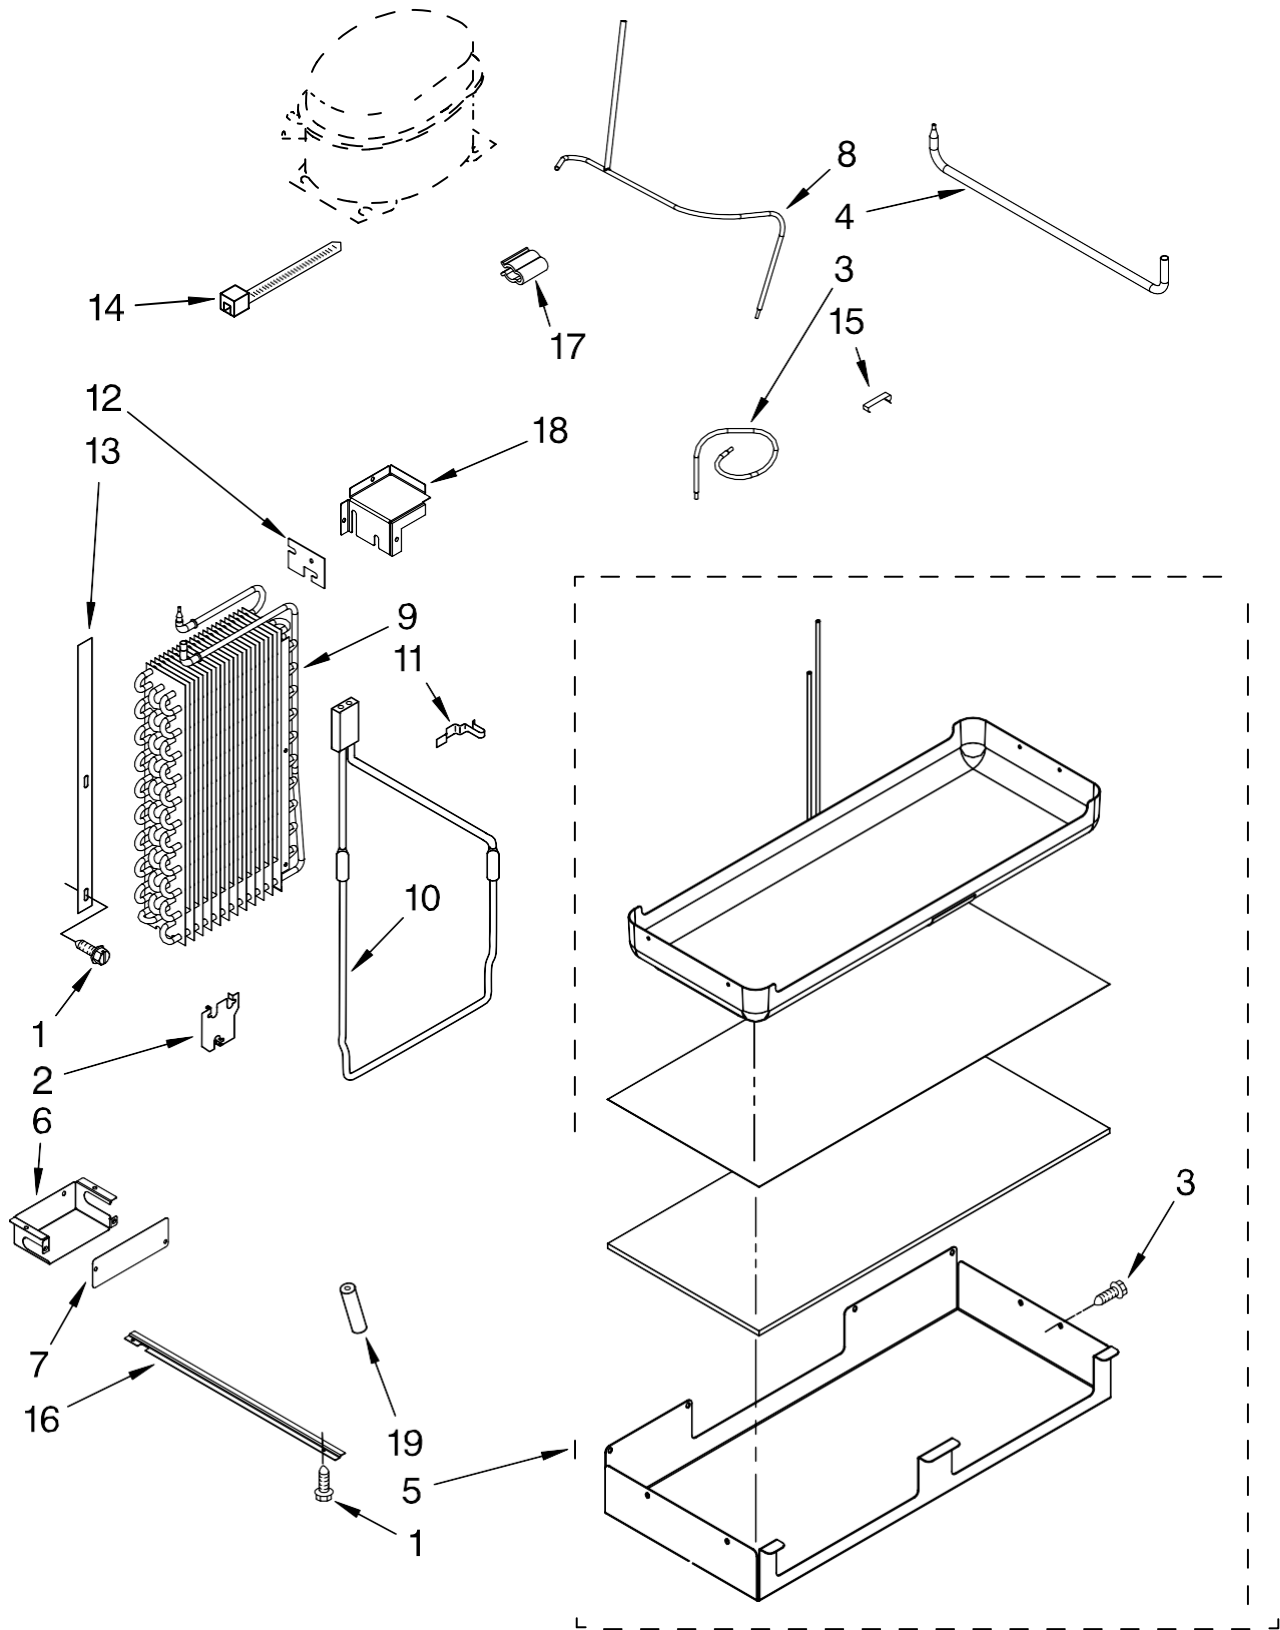

FREEZER DOOR PARTS

For Model: EF42NBSS
(Stainless Steel)

FOR ORDERING INFORMATION REFER TO PARTS PRICE LIST

FREEZER DOOR PARTS

For Model: EF42NBSS
(Stainless Steel)

Illus. No.	Part No.	DESCRIPTION
1	2252327	Freezer Door (Includes #13)
2	2302879	Hinge, Bottom
3	489282	Screw
4	2266854	Hinge, Top
5	2316804	Spacer-Door, Top & Bottom
6	2222814	Door Gasket, Magnetic
7	W10127710	Plate, Door Handle (4)
8	2309056	Spacer, Door-Skin (Handle Side)
9	W10144966	Skin, Door
10		Screw
	8281250	Stainless Steel
11	2005433	Spacer, Door-Skin (Top)
12	488568	Screw
13	2004932	Spacer, Door-Skin (Bottom)
14	2005030	Spacer, Door-Skin (Hinge Side)
15	W10127978	Filler, Door
16	2258951	Brace, Door Corner
17	2222776	Bin, Door (6)
18	W10153450	Stud, Handle (4)
19	308544	Screw (4)

LOWER UNIT AND TUBE PARTS

For Model: EF42NBSS

(Stainless Steel)

FOR ORDERING INFORMATION REFER TO PARTS PRICE LIST

LOWER UNIT AND TUBE PARTS

For Model: EF42NBSS
(Stainless Steel)

Illus.	Part	
No.	No.	DESCRIPTION
1	486194	Screw
2	W10157752	Bracket
3	2309076	Suction Tube
4	2309070	Tube, Connect (Drier/Restrictor)
5	2320615	Drain Pan Assembly
6	W10151288	Cover, Wiring
7	W10153595	Cover, Box
8	W10121371	Tube, Discharge
9	2306093	Evaporator
10	W10140161	Heater, Defrost
11	1113048	Clamp, Heater (2)
12	W10139908	Seal, Return Air
13	2220832	Gasket, Evaporator
14	4389107	Wire Tie
15	W10169509	Clip, Heat Exchanger
16	2320554	Support, Drain Pan
17	9791833	Clip, Thermistor
18	W10160981	Bracket Assembly, Air Return
19	2215648	Dampener