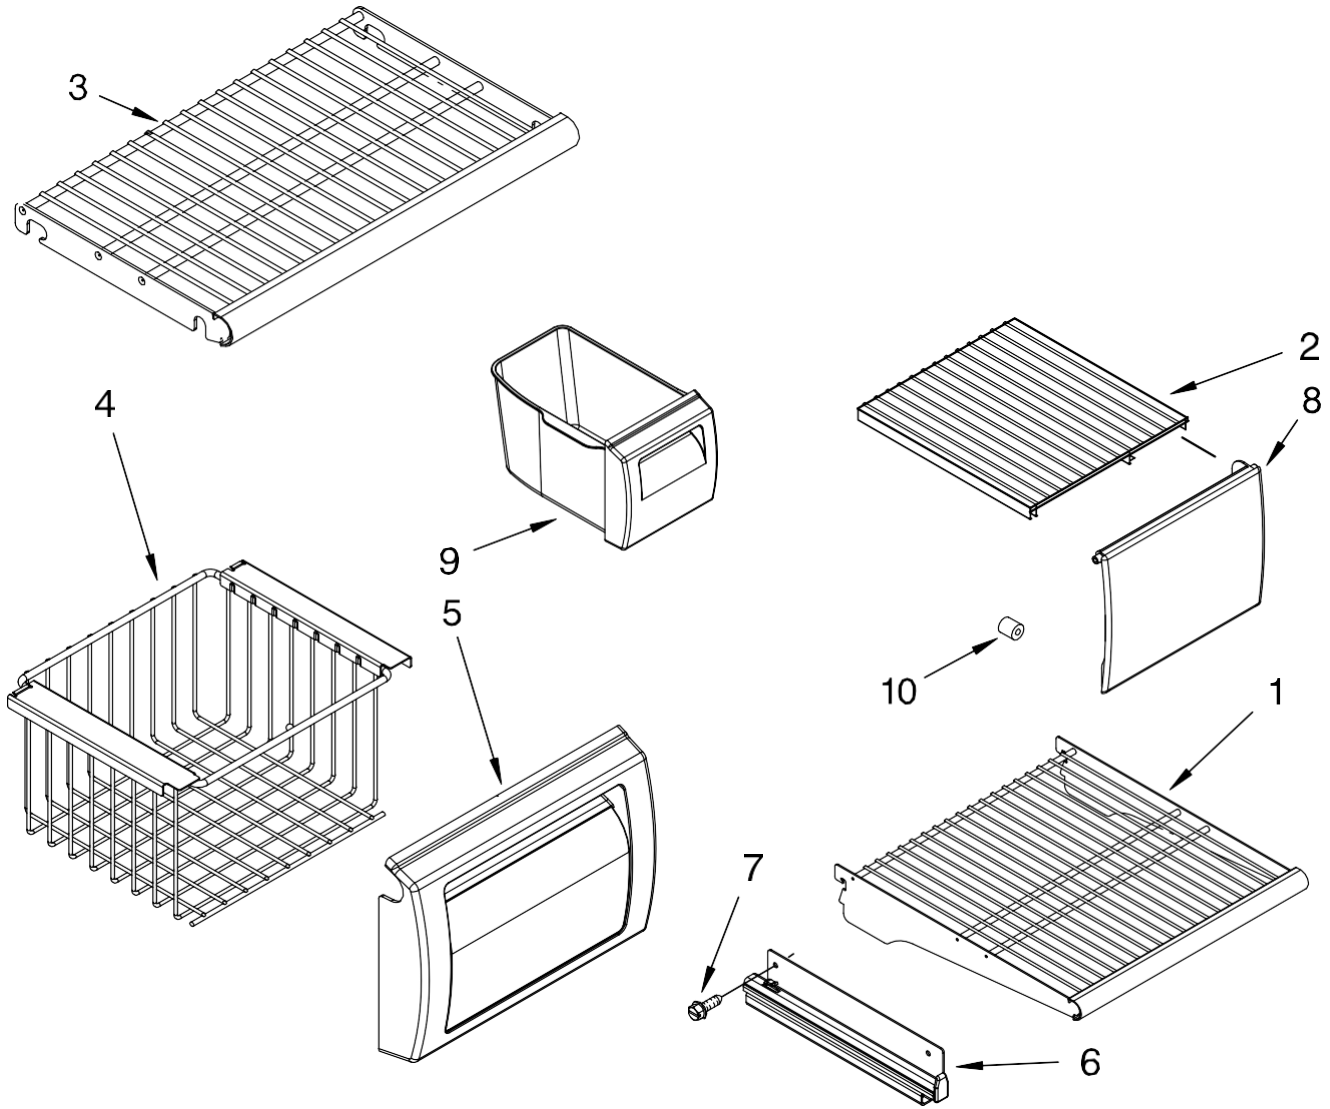

* Some units are equipped with a tear-drop shaped filter access hole (not shown) to allow access to the switch behind. Replace this type of grille with part number 2325185B.

FOR ORDERING INFORMATION REFER TO PARTS PRICE LIST

CABINET TRIM PARTS

For Model: EF42NBSS
(Stainless Steel)

Illus. No.	Part No.	DESCRIPTION
1	W10132472	Cabinet, Trim (Right Side)
3	1163283	Screw
4	2316687	Cabinet, Trim (Bottom)
5	486194	Screw
6	2314017	Cabinet, Trim Top
7	W10132541	Cabinet Trim (Left Side)
8	W10121451	Nutsert (4)
9	2005925	Seal-Trim, Side
10	489464	Screw

FOR ORDERING INFORMATION REFER TO PARTS PRICE LIST

FREEZER SHELF PARTS

For Model: EF42NBSS
(Stainless Steel)

Illus. No.	Part No.	DESCRIPTION
1	2302868	Wire, Shelf (2)
2	2302871	Cover, Shelf
3	2302883	Shelf, Fixed (2)
4	2259082	Basket
5	2256270	Front, Basket
6		Slide, Basket
	2259317	Right Side
	2259318	Left Side
7	8533928	Screw
8	2266934	Door, Ice
9	2266931	Bucket, Ice
10	2266955	Spacer