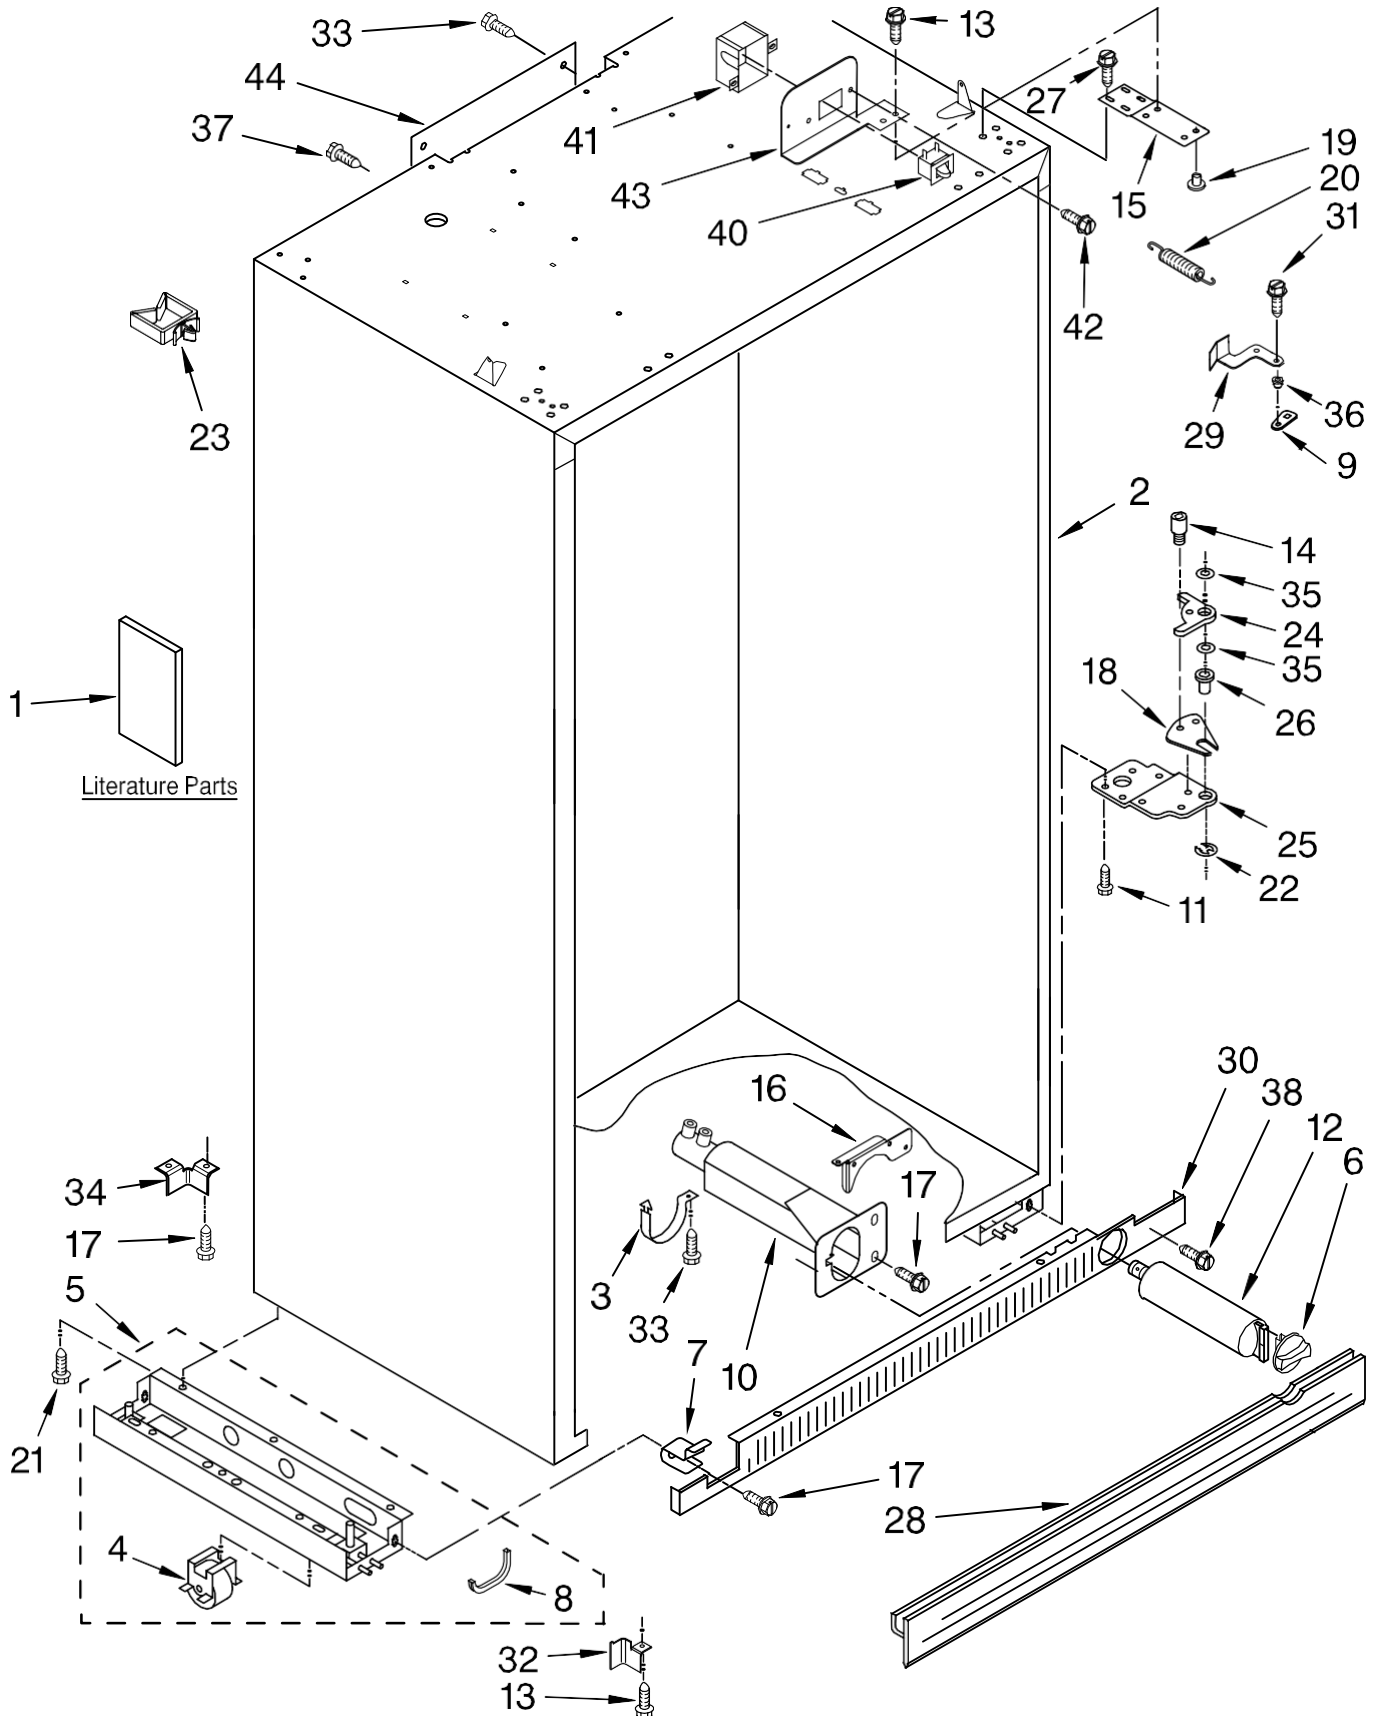

CABINET PARTS

For Model: EF42NBSS
(Stainless Steel)

FOR ORDERING INFORMATION REFER TO PARTS PRICE LIST

CABINET PARTS

For Model: EF42NBSS
(Stainless Steel)

Illus. No.	Part No.	DESCRIPTION	Illus. No.	Part No.	DESCRIPTION	Illus. No.	Part No.	DESCRIPTION
1		Literature Parts	9	2005783	Cam, Door Closer	28		Skirt-Grille, Bottom
	W10159566	Use & Care Guide	10	2209022	Housing, Water Filter		2209025B	Black
	W10165113	Energy Guide	11	3400525	Screw	29		Extension Arm, Door Closer
	W10180102	Service & Wiring Sheet	12	4396510	Filter, Water		2266882	Right
	2306337	Icemaker and Ingredient Care Center	13	489399	Screw		2266881	Left
		Service Sheet	14	3400230	Screw, Door Stop	30		Grille Bottom, Front
	W10180891	Main Control Service Sheet	15	2257644	Hinge (Top)		2209428B*	Black
	W10159564	Installation Instructions	16	2307582	Bracket, Mount (Water Filter)	31	2005921	Screw
2		Cabinet (Not A Serviceable Part)	17	489464	Screw	32		Bracket, Support Base (Front)
3	2209090	Clamp, Filter Housing	18	2004994	Lock, Adjustable Bushing		2006616	Left
4	W10138054	Roller, Front & Rear (4)	19	2300082	Bushing Spring, Door Closure		2006556	Right
5		Support, Leveler Assembly	20		2221242 Right Side	33	1157158	Screw
	2318194	Refrigerator Side			2004517 Left Side	34	2006617	Bracket, Support Base (Rear) (2)
	2318193	Freezer Side	21	486194	Screw	35	2006346	Washer
6		Cap, Water Filter	22	2005008	Retaining Ring, Adjustable Bushing	36	2266880	Bushing, Extension Arm
	2186494B	Black	23	W10129069	Wire Clip (5)	37	1163283	Screw
7	2325157	Bracket, Grill Mounting	24	2006342	Gap, Cover Assembly (Bottom)	38	8281163	Screw
8	2307584	Grommet, Crossover Tube	25		Hinge (Bottom)			Switch, Rocker Arm 1118894
					2006780 Freezer Side			Refrigerator Door Side
					2006779 Refrigerator Side			1115373 Freezer Door Side
			26	2302876	Bushing, Adjustable	41	2215938	Cover, Switch (2)
			27	8533913	Screw 1/4-20 x 5/8	42	487415	Screw (2)
			40			43		Bracket, Switch
							2221097	Right
							2221096	Left
						44	2215612	Cover, Rear