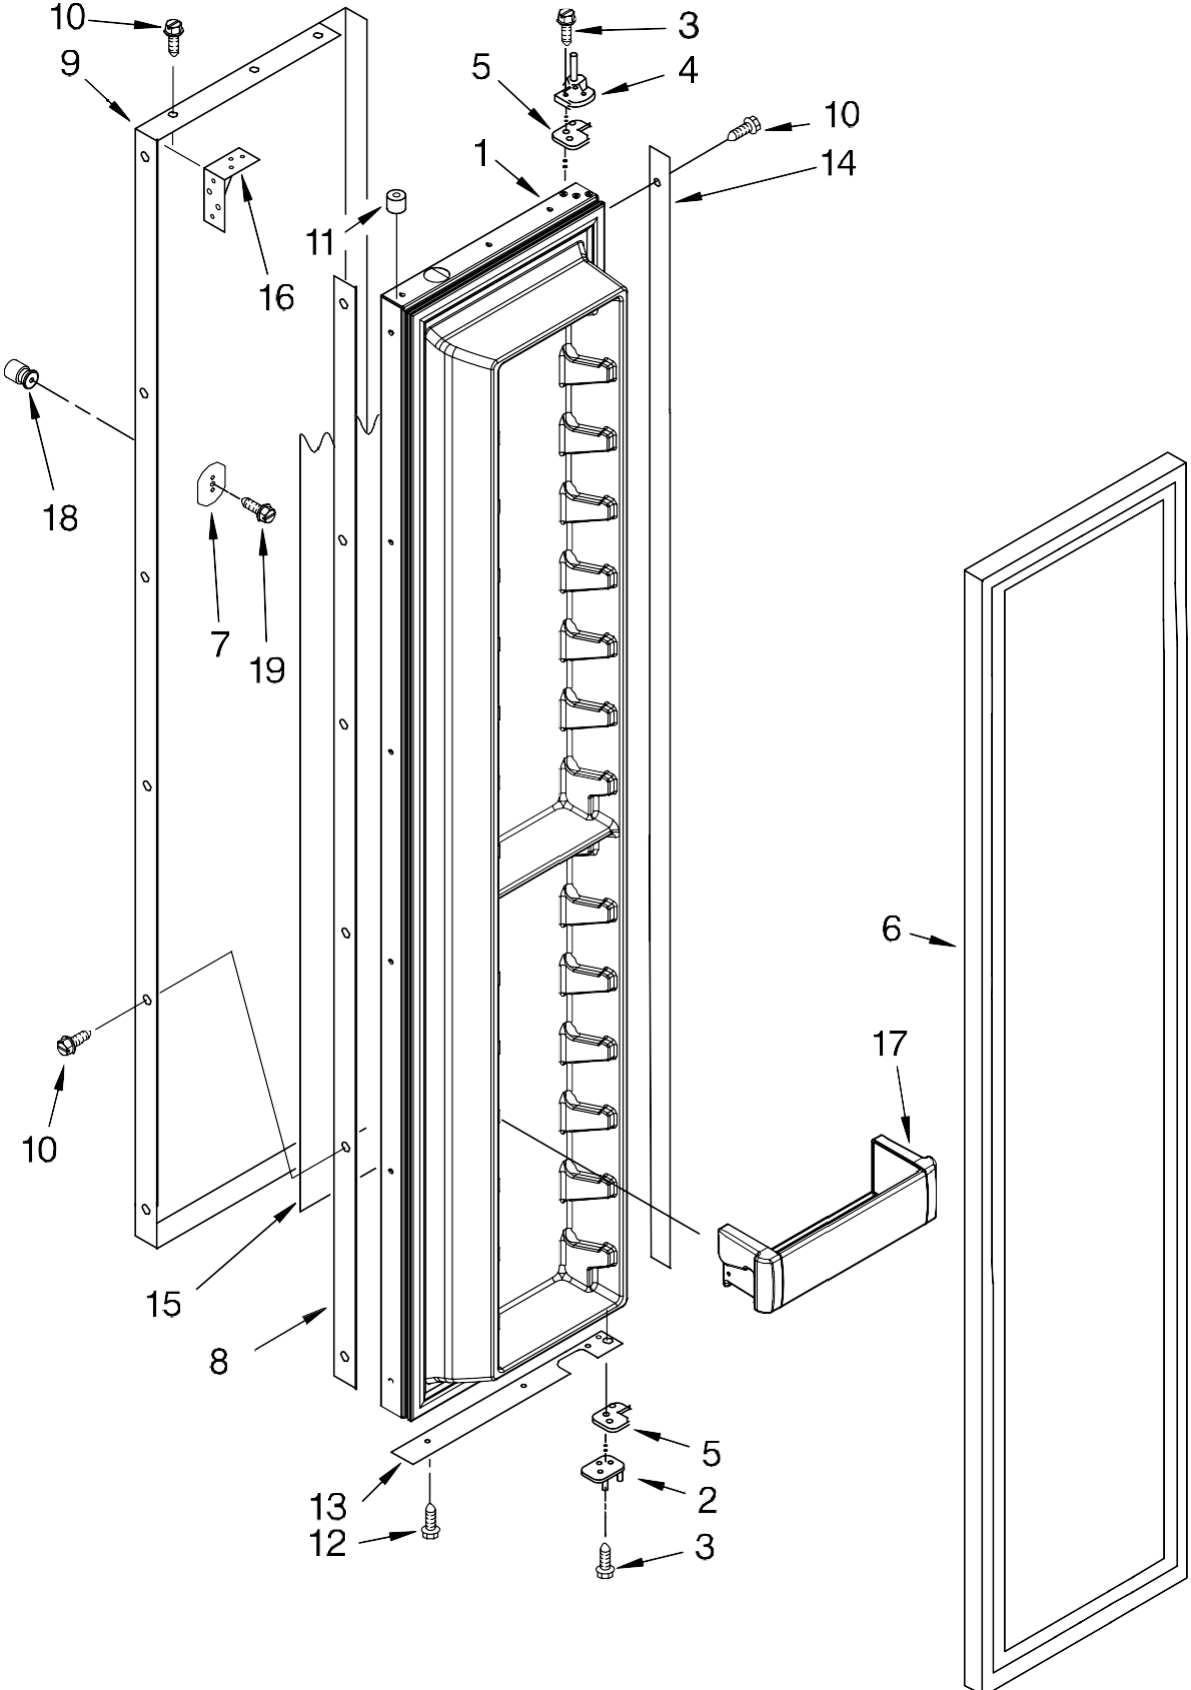

FREEZER DOOR PARTS

For Model: EF42NBSS
(Stainless Steel)

FOR ORDERING INFORMATION REFER TO PARTS PRICE LIST

FREEZER DOOR PARTS

For Model: EF42NBSS
(Stainless Steel)

Illus. No.	Part No.	DESCRIPTION
1	2252327	Freezer Door (Includes #13)
2	2302879	Hinge, Bottom
3	489282	Screw
4	2266854	Hinge, Top
5	2316804	Spacer-Door, Top & Bottom
6	2222814	Door Gasket, Magnetic
7	W10127710	Plate, Door Handle (4)
8	2309056	Spacer, Door-Skin (Handle Side)
9	W10144966	Skin, Door
10		Screw
	8281250	Stainless Steel
11	2005433	Spacer, Door-Skin (Top)
12	488568	Screw
13	2004932	Spacer, Door-Skin (Bottom)
14	2005030	Spacer, Door-Skin (Hinge Side)
15	W10127978	Filler, Door
16	2258951	Brace, Door Corner
17	2222776	Bin, Door (6)
18	W10153450	Stud, Handle (4)
19	308544	Screw (4)