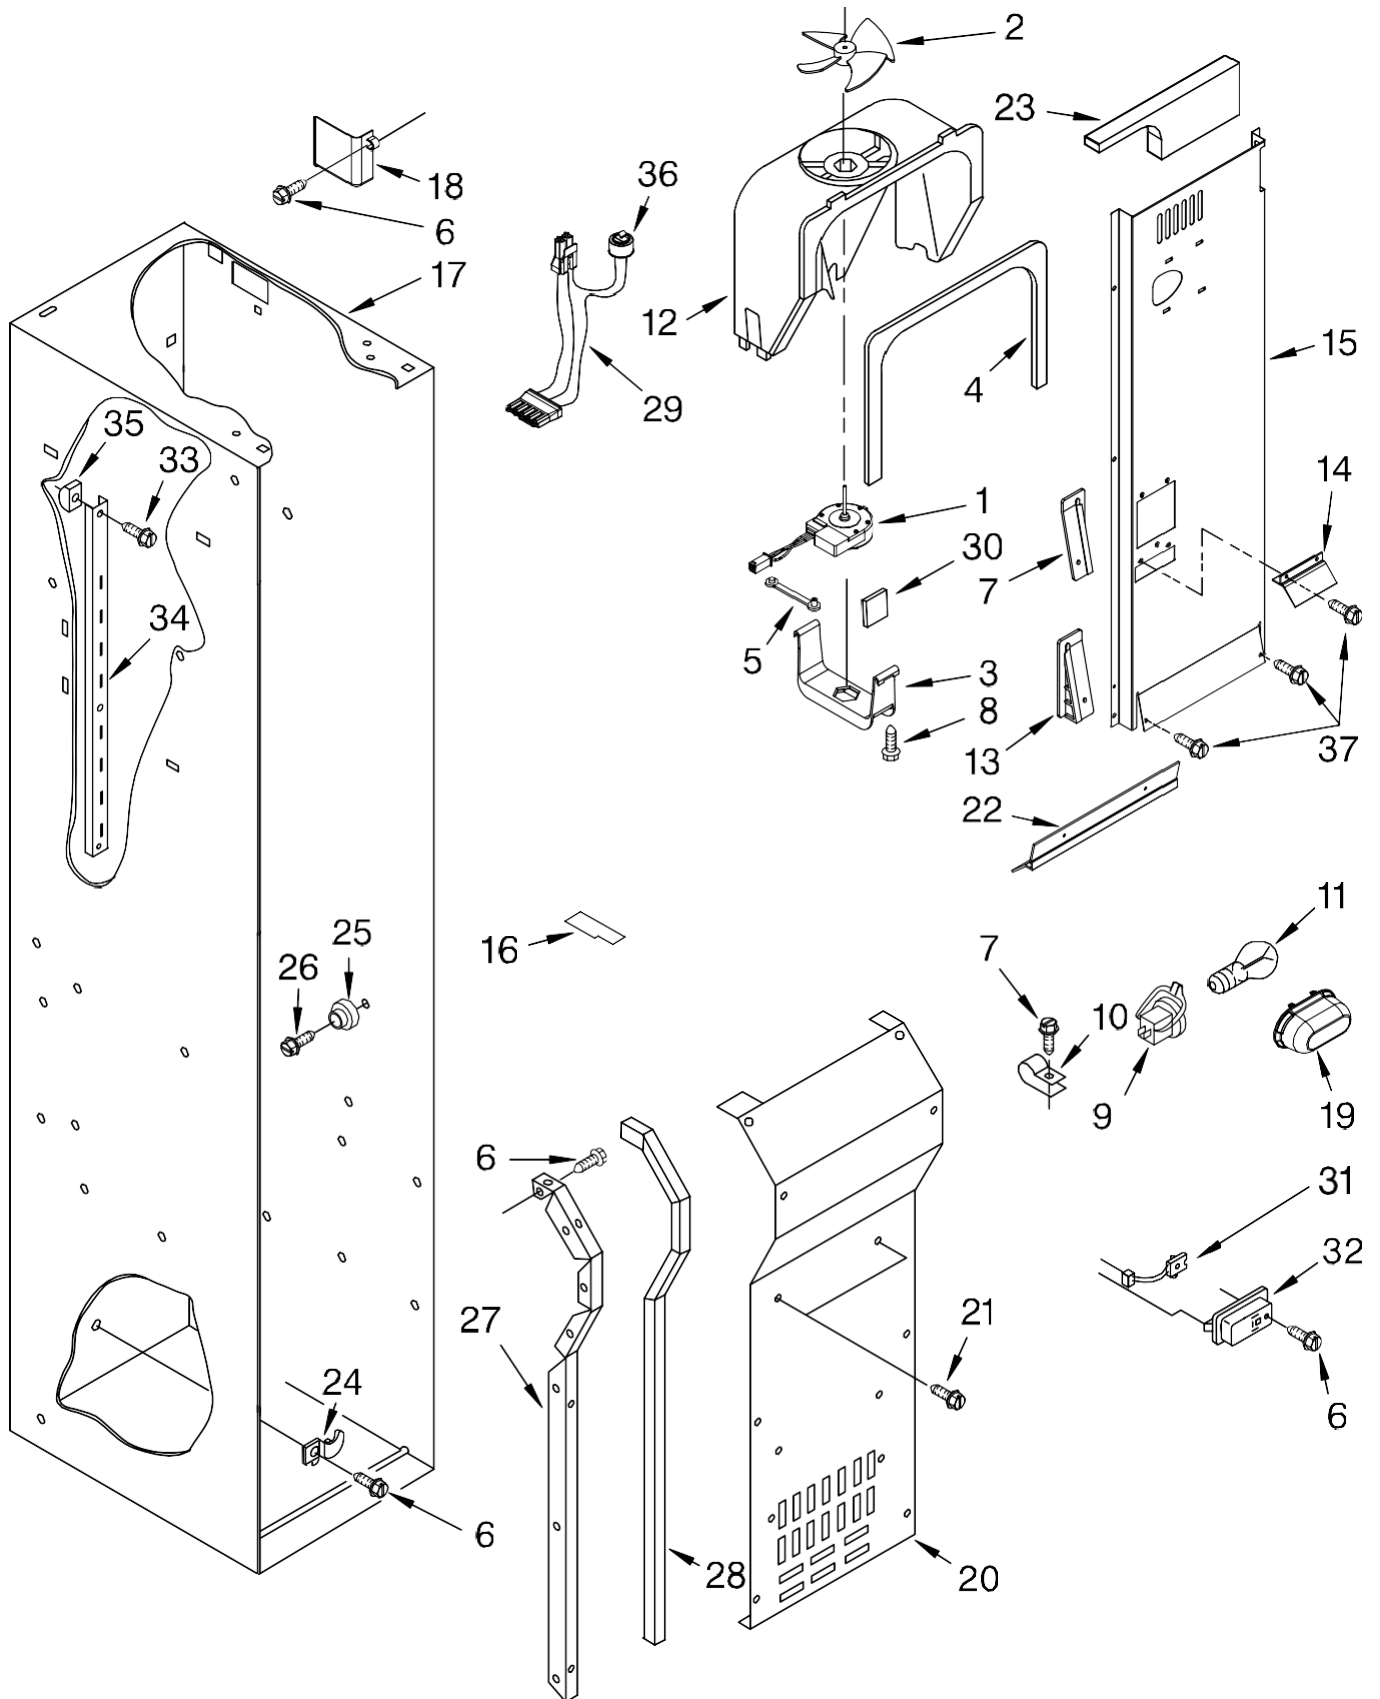

FREEZER LINER AND AIR FLOW PARTS

For Model: EF42NBSS
(Stainless Steel)

FOR ORDERING INFORMATION REFER TO PARTS PRICE LIST

FREEZER LINER AND AIR FLOW PARTS

For Model: EF42NBSS
(Stainless Steel)

Illus. No.	Part No.	DESCRIPTION
1	2259385	Fan Motor
2	2169142	Fan Blade
3	2223733	Retainer, Fan Motor
4	2302817	Gasket, Cover
5	2223986	Grommet
6	486194	Screw
7	2259464	Wedge, Air Duct
8	488500	Screw, Ground
9	2223857	Socket, Light (2)
10	488937	Clamp, Nylon
11	2326255	Light Bulb
12	2182120	Scroll, Fan
13	2259465	Wedge, Air Duct
14	2266801	Deflector, Air
15	2307777	Air Duct
16		Block, Fan Scroll
	2209480	Right
	2209066	Left
17		Liner (Not A Serviceable Part)
18	2259025	Cover, Air Outlet
19	2307751	Light Shield
20	W10158003	Cover, Evaporator
21	8281163	Screw
22	2302850	Support, Air Duct
23	2309283	Deflector, Air Duct
24	1112260	Support, Evaporator
25	2196483	Shelf, Stud (20)
26	8281158	Screw
27		Evaporator, Cover Rail
	2221107	Left Side
	2259355	Right Side
28	2220904	Gasket (2) Evaporator Cover
29	W10139189	Harness, Evap Fan (Includes Item 36)
30	2220241	Insulation (4)
31	2188820	Thermistor
32	2317105	Cover, Thermistor
33	2006475	Screw
34	2259032	Ladder, Shelf
35	2259445	Support, Screw
36	W10160570	Defrost, Bi-Metal
37	8281185	Screw