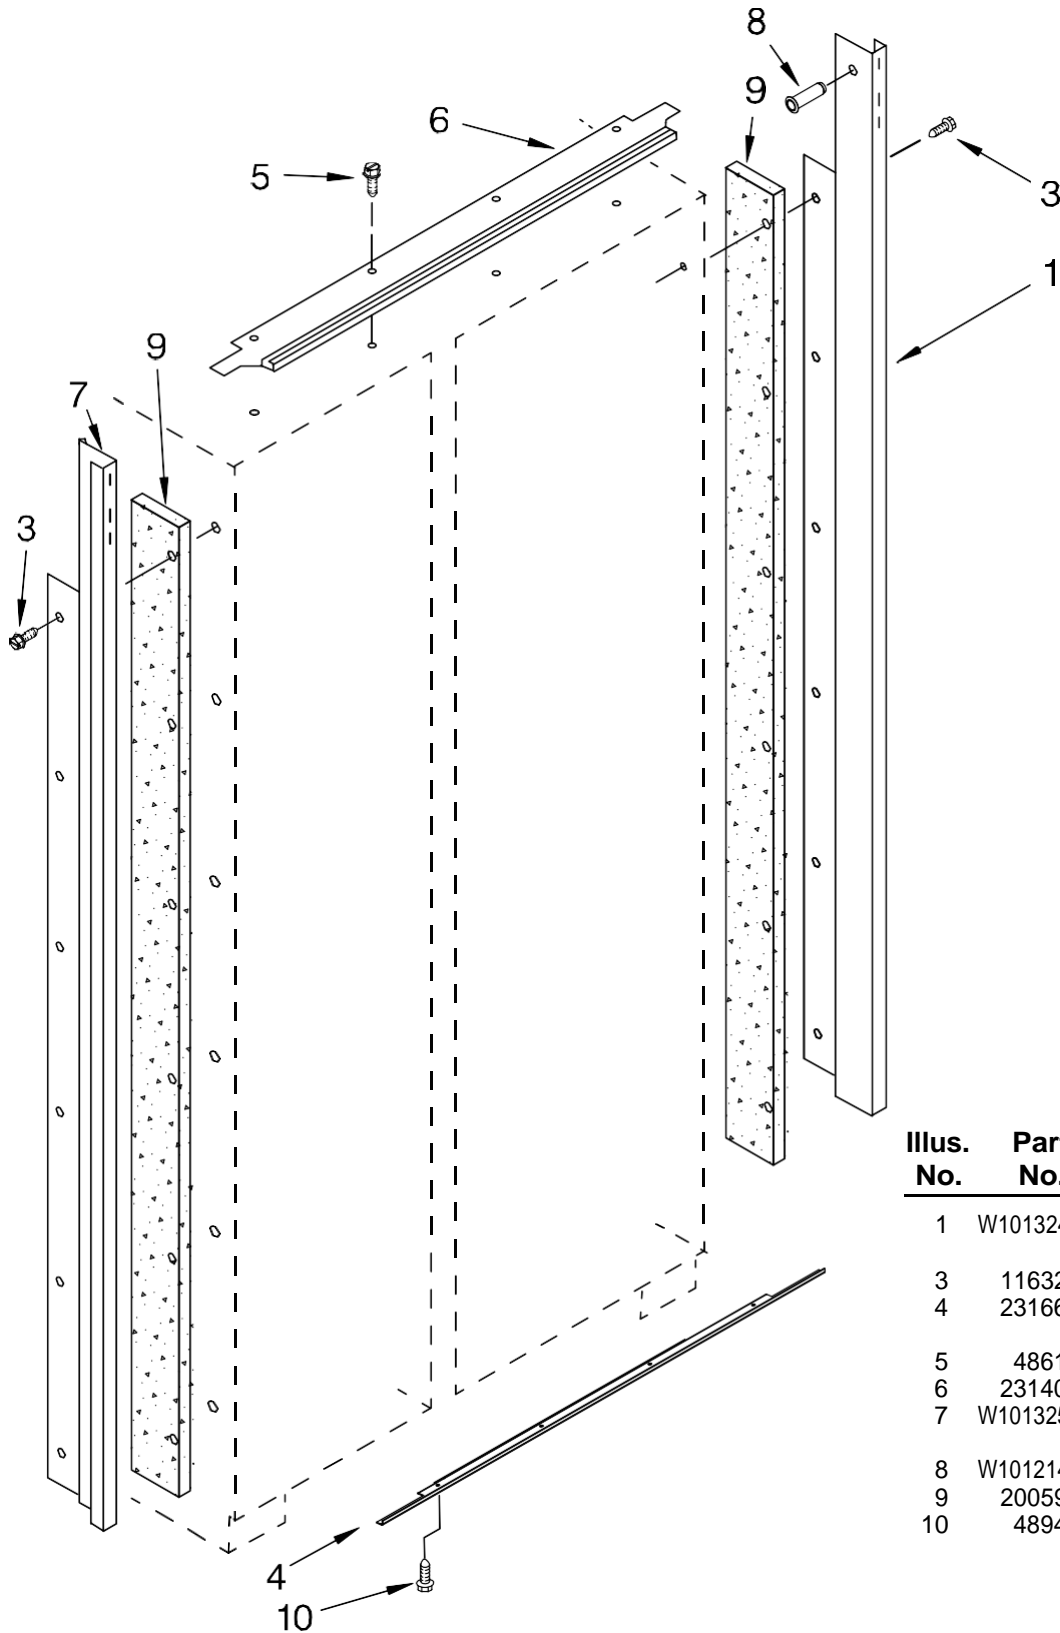

CABINET TRIM PARTS

For Model: EF42NBSS
(Stainless Steel)

Illus. No.	Part No.	DESCRIPTION
1	W10132472	Cabinet, Trim (Right Side)
3	1163283	Screw
4	2316687	Cabinet, Trim (Bottom)
5	486194	Screw
6	2314017	Cabinet, Trim Top
7	W10132541	Cabinet Trim (Left Side)
8	W10121451	Nutsert (4)
9	2005925	Seal-Trim, Side
10	489464	Screw

FOR ORDERING INFORMATION REFER TO PARTS PRICE LIST