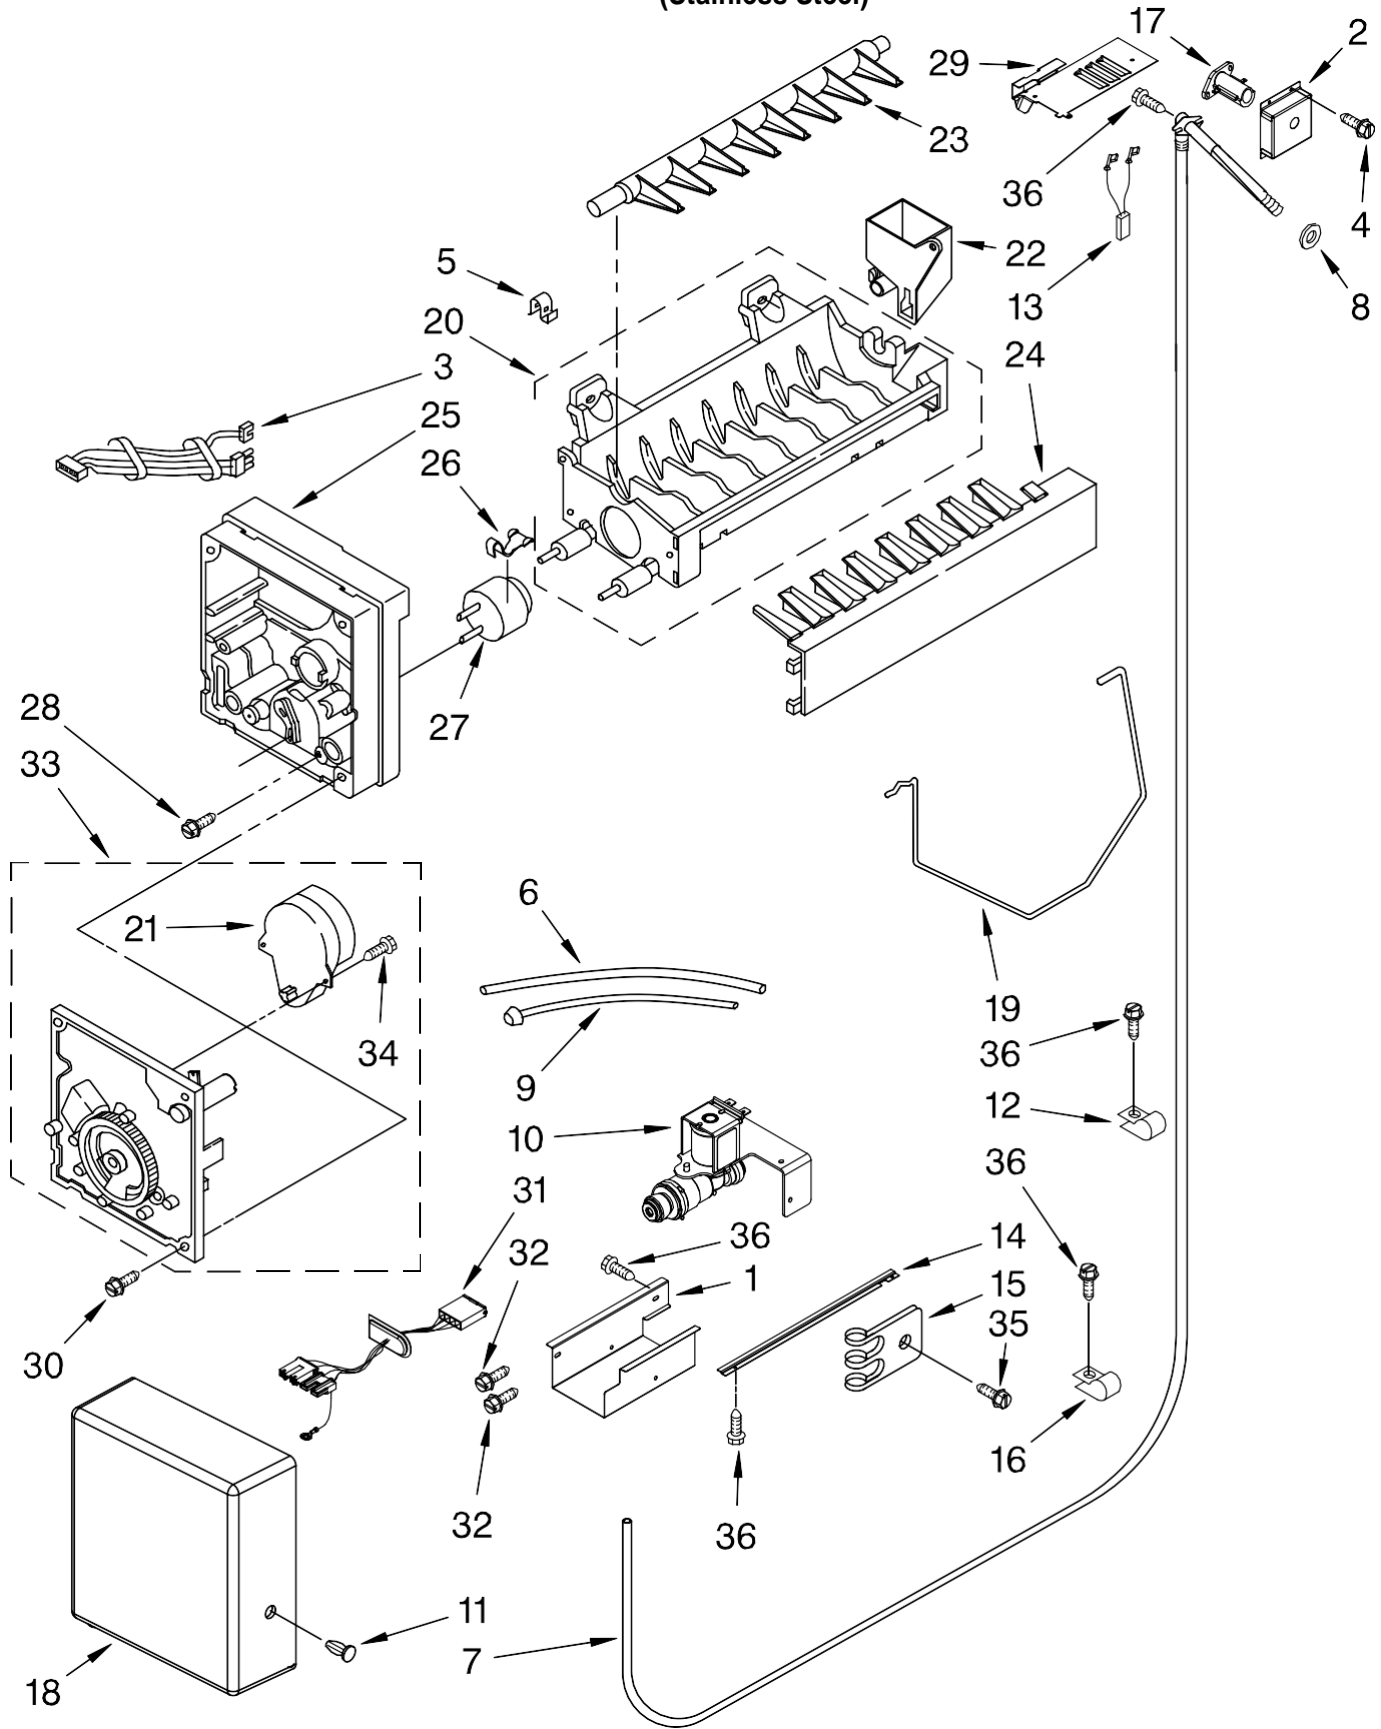

ICEMAKER PARTS

For Model: EF42NBSS
(Stainless Steel)

FOR ORDERING INFORMATION REFER TO PARTS PRICE LIST

ICEMAKER PARTS

For Model: EF42NBSS
(Stainless Steel)

Illus. No.	Part No.	DESCRIPTION	Illus. No.	Part No.	DESCRIPTION	Illus. No.	Part No.	DESCRIPTION
1	W10129653	Shield, Valve	16	488937	Clamp Tube	29	2221231	Shield, Heat
2	2259064	Cover, Fill Tube Heater	17	2221240	Heater, Fill Tube	30	489276	Screw
3	2310136	Wire Assembly, Icemaker	18	2257538	Cover	31	W10139195	Wire Assembly (Water Valve)
4	487539	Screw	19	2313990	Shut Off Arm	32	488500	Screw
5	628379	Clip, Fuse	20	W10122527	Mold & Heater (Also Order 542638 Silicone Grease)	33	626691	Module Assembly (Includes Items 21 & 34)
6	2325170	Tube, Filter Inlet	21	626683	Motor	34	489136	Screw (2)
7	2314049	Water Inlet Tube Assembly	22	628356	Cup-Water Fill	35	489464	Screw
8	1106508	Seal Gasket	23	627843	Ejector	36	486194	Screw
9	2317912	Tube, Filter Outlet	24	2182124	Ice Striper	100	2320638	Complete Icemaker Assembly
10	2307650	Valve, Solenoid	25	2195914	Support			
11	489115	Fastener, Snap-In	26	2315522	Retainer Thermostat (2)			
12	2221070	Clamp, Tube	27	627985	Thermostat (Also Order 542639 Cement Alumilastic)			
13	2310108	Jumper, Fill Tube Heater	28	8533917	Screw			
14	2320559	Support, Valve						
15	2305274	Clamp, Nylon Valve						
Following Parts Not Illustrated (Optional Parts Only)								
							8537055	Cleaner, Stainless Steel