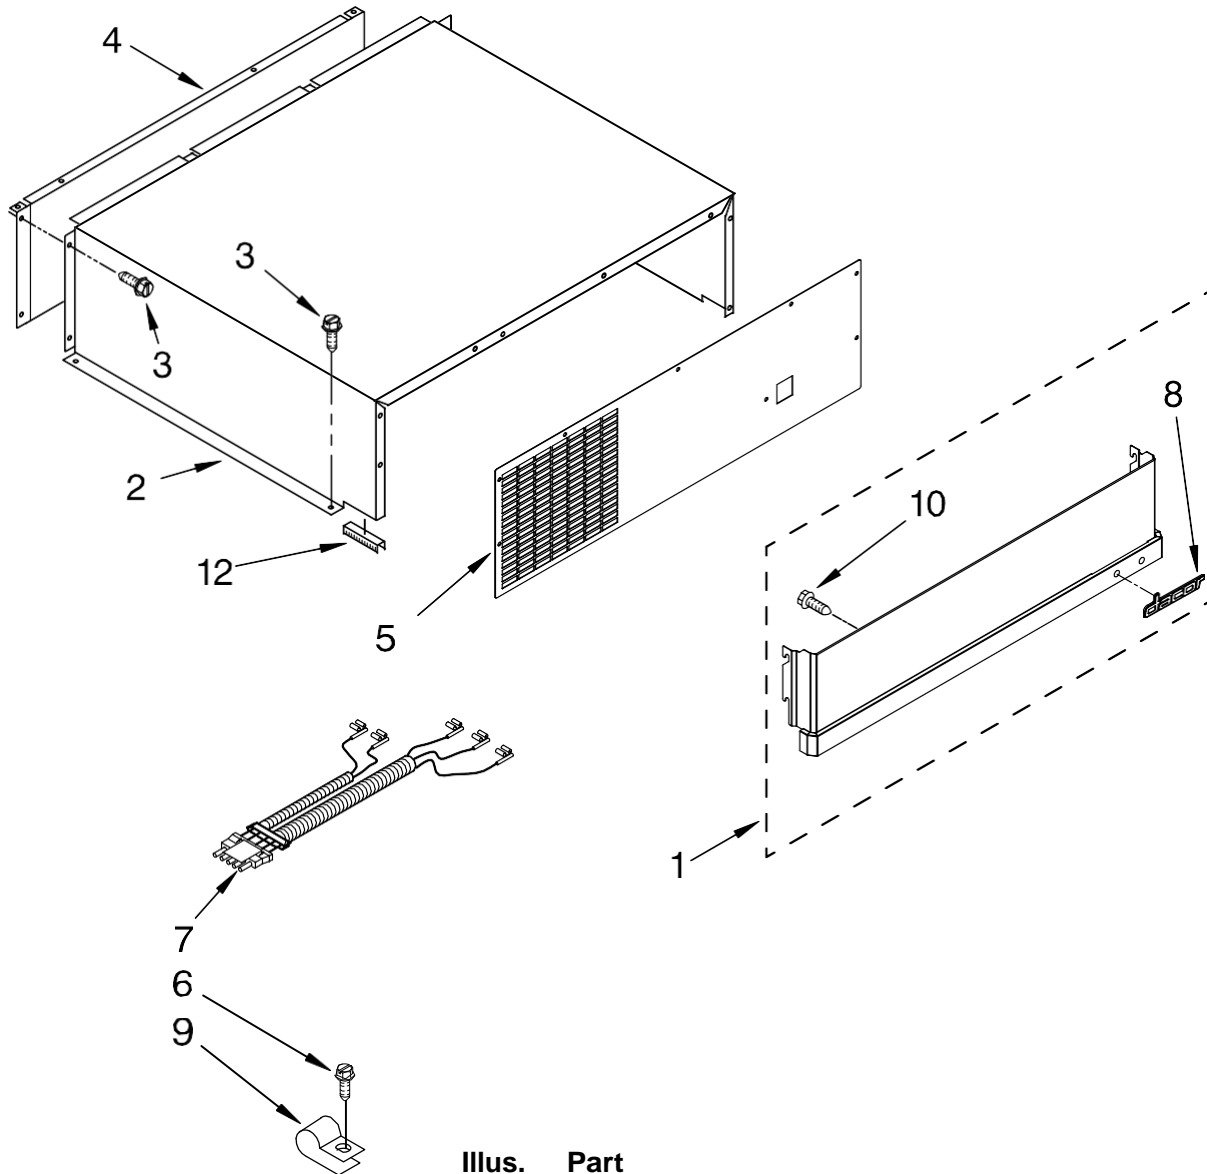

Illus. No.	Part No.	DESCRIPTION
1		Liner (Not A Serviceable Part)
2	2306010	Thermistor
3	2208970	Air Duct
4	2003577	Guard, Air Return
5	2259077	Ladder, Shelf (2)
6	520965	Screw Support, Ladder (8)
7	2006475	Screw
8	487539	Screw
9	2302937	Thermistor
10	2302986	Lid, Air Baffle
11	W10169528	Baffle, Control Assembly
12	2171846	Release Valve
13	2310205	Jumper, Air Baffle
14	488357	Screw
15	486194	Screw
16	2221296	Air Baffle Assembly
17	2309222	Diffuser Assembly
18	2317105	Cover, Thermistor
19	2188820	Thermistor
20	2302992	Spacer, Air-Baffle
21	2309087	Cover, Diffuser
22	2259412	Seal, Air Duct (Round Hole)
23	2259398	Seal, Air Duct (Square Hole)
24	W10159487	Diverter, Crisper Cover

CONTROL PANEL PARTS

For Model: EF42NBSS
(Stainless Steel)

Illus. No.	Part No.	DESCRIPTION
1	2302772	Control Box
2	2215670	Insert, Control Box
3	2310197	Wire Assembly
4	106428	Circuit Board, Housing Control
5	2221121	Support, Control Box
6	487539	Screw (2)
7	W10151210	Display Board, Ingredient Care Center
8	2162085	Socket, Light
9	2255743	Light Bulb
10	8281185	Screw
11	W10165030	Overlay, Control Box
12	2302717	Shield, Light
13	486194	Screw

FOR ORDERING INFORMATION REFER TO PARTS PRICE LIST

TOP GRILLE AND UNIT COVER PARTS

For Model: EF42NBSS
(Stainless Steel)

Illus. No.	Part No.	DESCRIPTION
1	W10162620	Panel, Decorative
2	W10161693	Cover, Unit
3	486194	Screw
4	2256466	Back Panel
5	W10121229	Cover, Unit Front
6	487415	Screw
7	2310194	Wire Assembly RC/FC Light Switch
8	12989001	Nameplate
9	489348	Clamp
10	489399	Screw (5)
12	2215910	Grommet