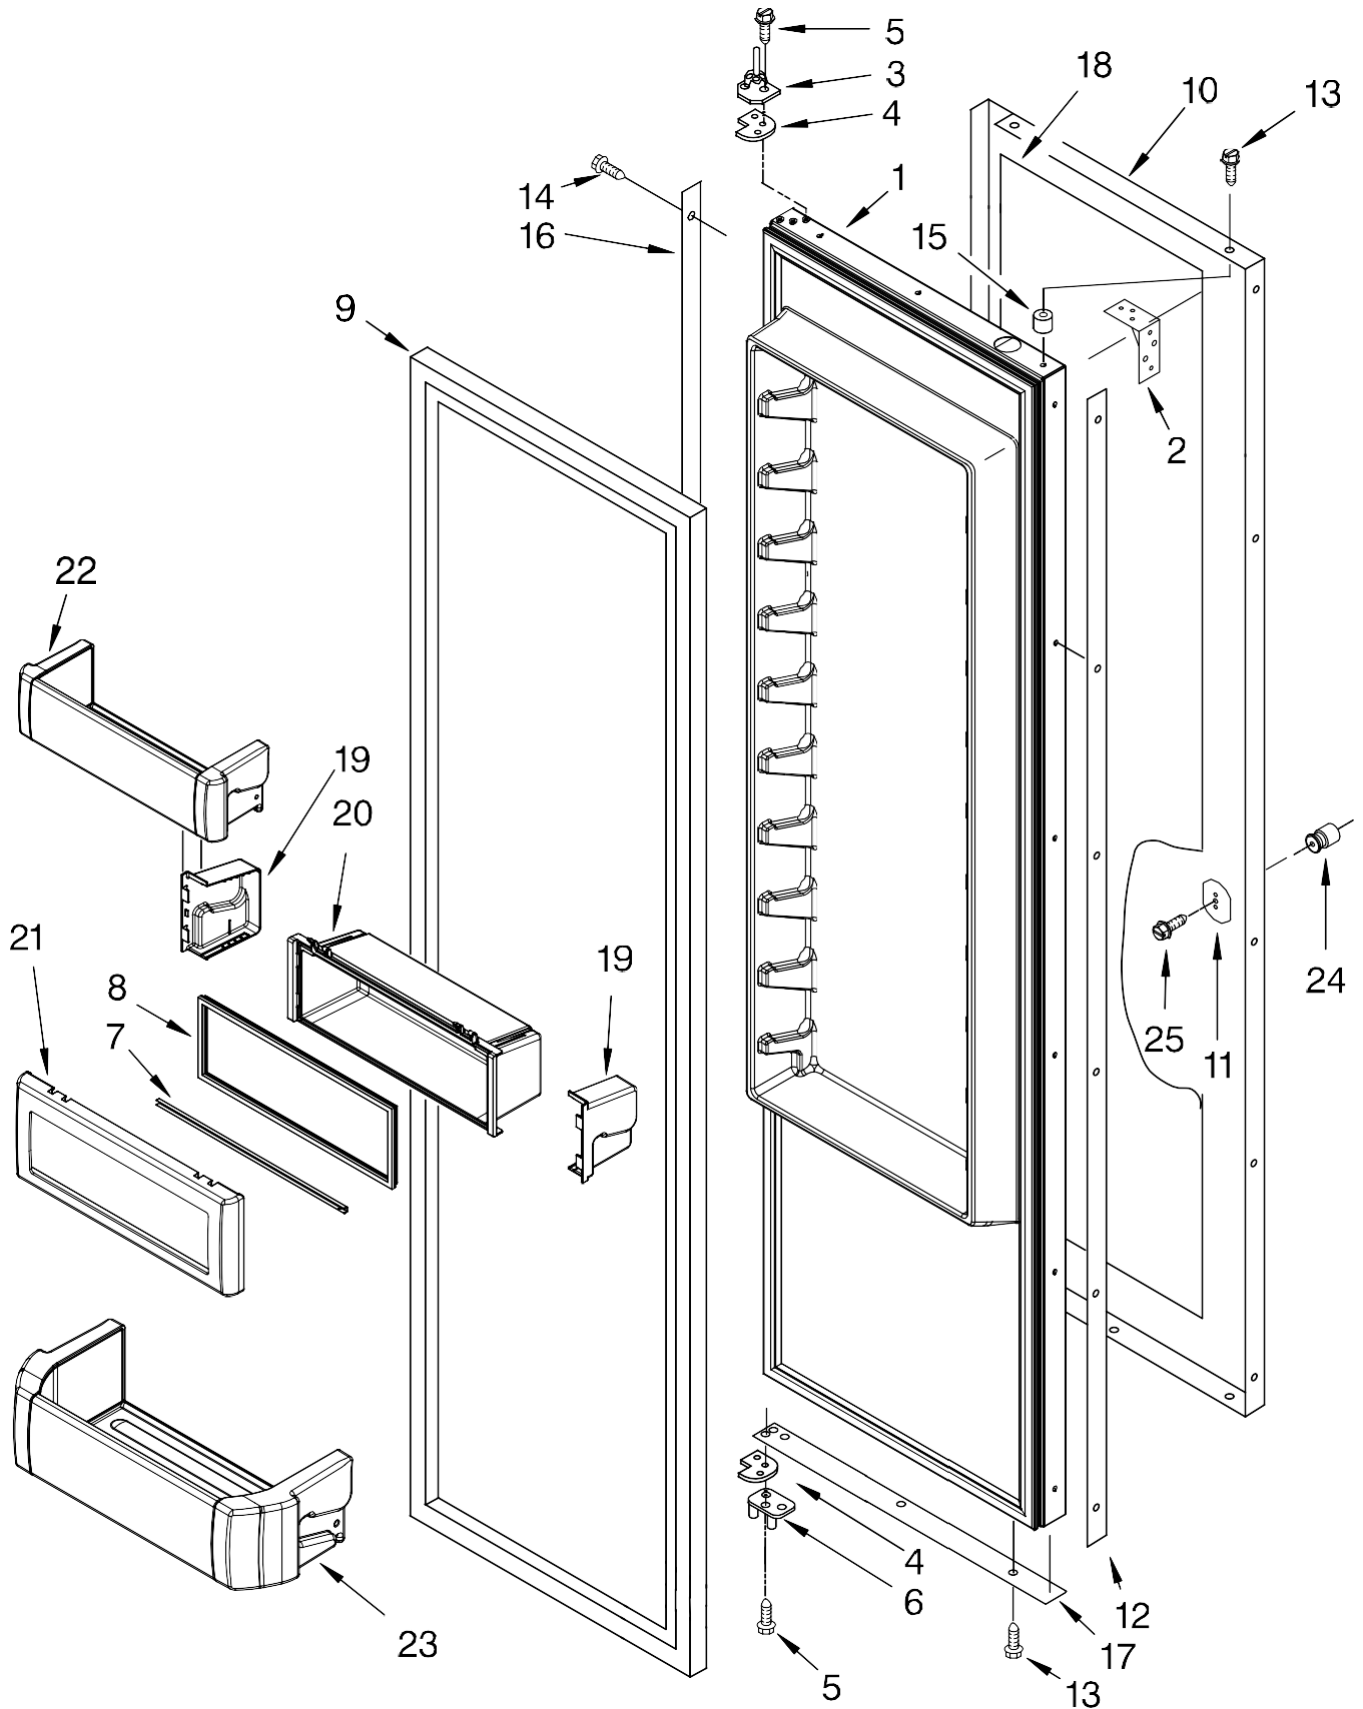

REFRIGERATOR DOOR PARTS

For Model: EF42NBS$
(Stainless Steel)

FOR ORDERING INFORMATION REFER TO PARTS PRICE LIST

REFRIGERATOR DOOR PARTS

For Model: EF42NBSS

(Stainless Steel)

Illus. No.	Part No.	DESCRIPTION
1	2252330	Refrigerator Door (Includes #9)
2	2258951	Brace, Door Corner
3	2266854	Hinge Assembly, Top
4	2316804	Spacer-Door, Top & Bottom
5	489282	Screw
6	2302878	Hinge Assembly, Bottom
7	2222796	Rail, Lid
8	2222982	Gasket, Utility Bin
9	2222811	Door Gasket, Magnetic
10	W10144969	Skin, Door
11	W10127710	Plate, Door Handle (4)
12	2309060	Spacer, Door (Handle Side)
13	488568	Screw
14		Screw, 8-15 x .500 Stainless Steel
15	2005433	Spacer, Door-Skin (Top)
16	2005030	Spacer, Door (Hinge Side)
17	2004934	Spacer, Door-Skin (Bottom)
18	2005326	Filler, Door End Cap
19		End Cap 2222919 Right Side 2222920 Left Side
20	2222922	Bin, Utility Center
21	2257616	Door, Utility Bin
22	2222773	Bin, Door (3)
23	2222770	Bin, Door Door
24	W10153450	Stud, Handle (4)
25	308544	Screw (4)