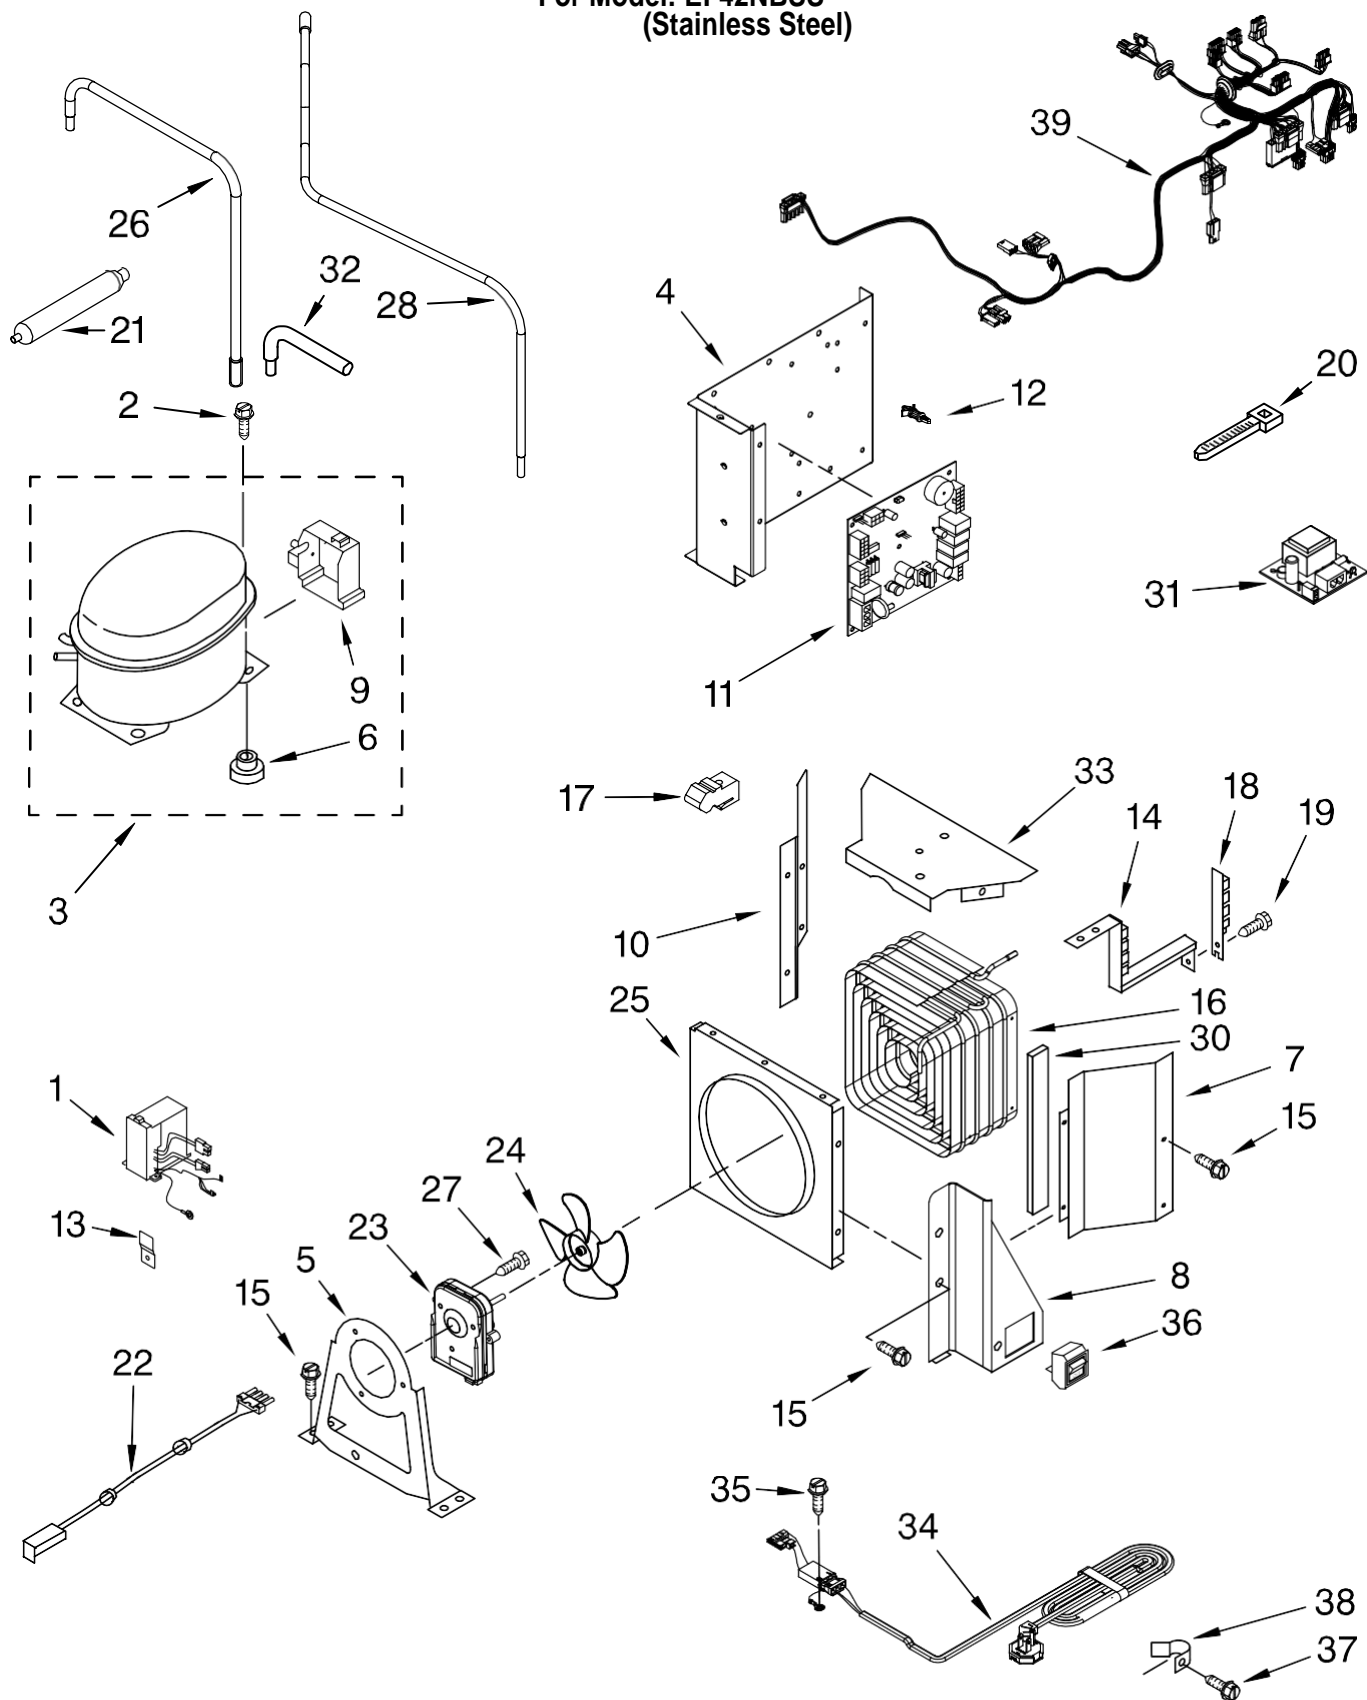

UPPER UNIT PARTS

For Model: EF42NBSS
(Stainless Steel)

FOR ORDERING INFORMATION REFER TO PARTS PRICE LIST

UPPER UNIT PARTS

For Model: EF42NBSS
(Stainless Steel)

Illus. No.	Part No.	DESCRIPTION	Illus. No.	Part No.	DESCRIPTION	Illus. No.	Part No.	DESCRIPTION
1	W10133449	Inverter Box	18	2317030	Arm, Vibration Condenser	39	W10167450	Wiring Harness, Unit Compartment
2	489373	Screw, Compressor Mounting (4)	19	439399	Screw	Following Parts Not Illustrated and Optional Parts Not Included		
3	2223393	Compressor (Includes Items 6 & 9)(Also Order 876765 Tube Kit)	20	2155774	Wire Tie			
4	2318087	Housing, Control Board	21	2317982	Drier	REFRIGERANT CHARGE 7.50 oz. (R-134A)		
5	W10136614	Bracket, Fan Motor	22	2310207	Wire Assembly (Condenser Fan)			
6	1100826	Grommet, Mounting	23	2188875	Motor, Fan			
7	2309002	Support, Condenser (Right)	24	W10139483	Blade, Fan			
8	2307684	Bracket, Switch	25	2003169	Orifice, Fan			
9	2215676	Terminal Cover	26	2307566	Tube, Drier Transition			
10	2309001	Support, Condenser (Left)	27	8533993	Screw			
11	W10818296	Control Board, Gemini	28	2307693	Tube, Heat Loop Transition			
12	2203075	Spacer (5)	30	2309432	Gasket, Condenser			
13	2256328	Bracket, Inverter Box	31	2259350	Power Supply, Ingredient Care Center			
14	2317031	Bracket, Vibration Condenser	32	2194319	Process, Tube			
15	1157158	Screw	33	2309000	Cover, Condenser			
16	2307998	Condenser	34	2310251	Service Cord			
17	2309431	Grommet (4)	35	486194	Screw			
			36	2266802	Switch, Power Disconnect			
			37	487294	Screw, Ground			
			38	549193	Clamp, Cord