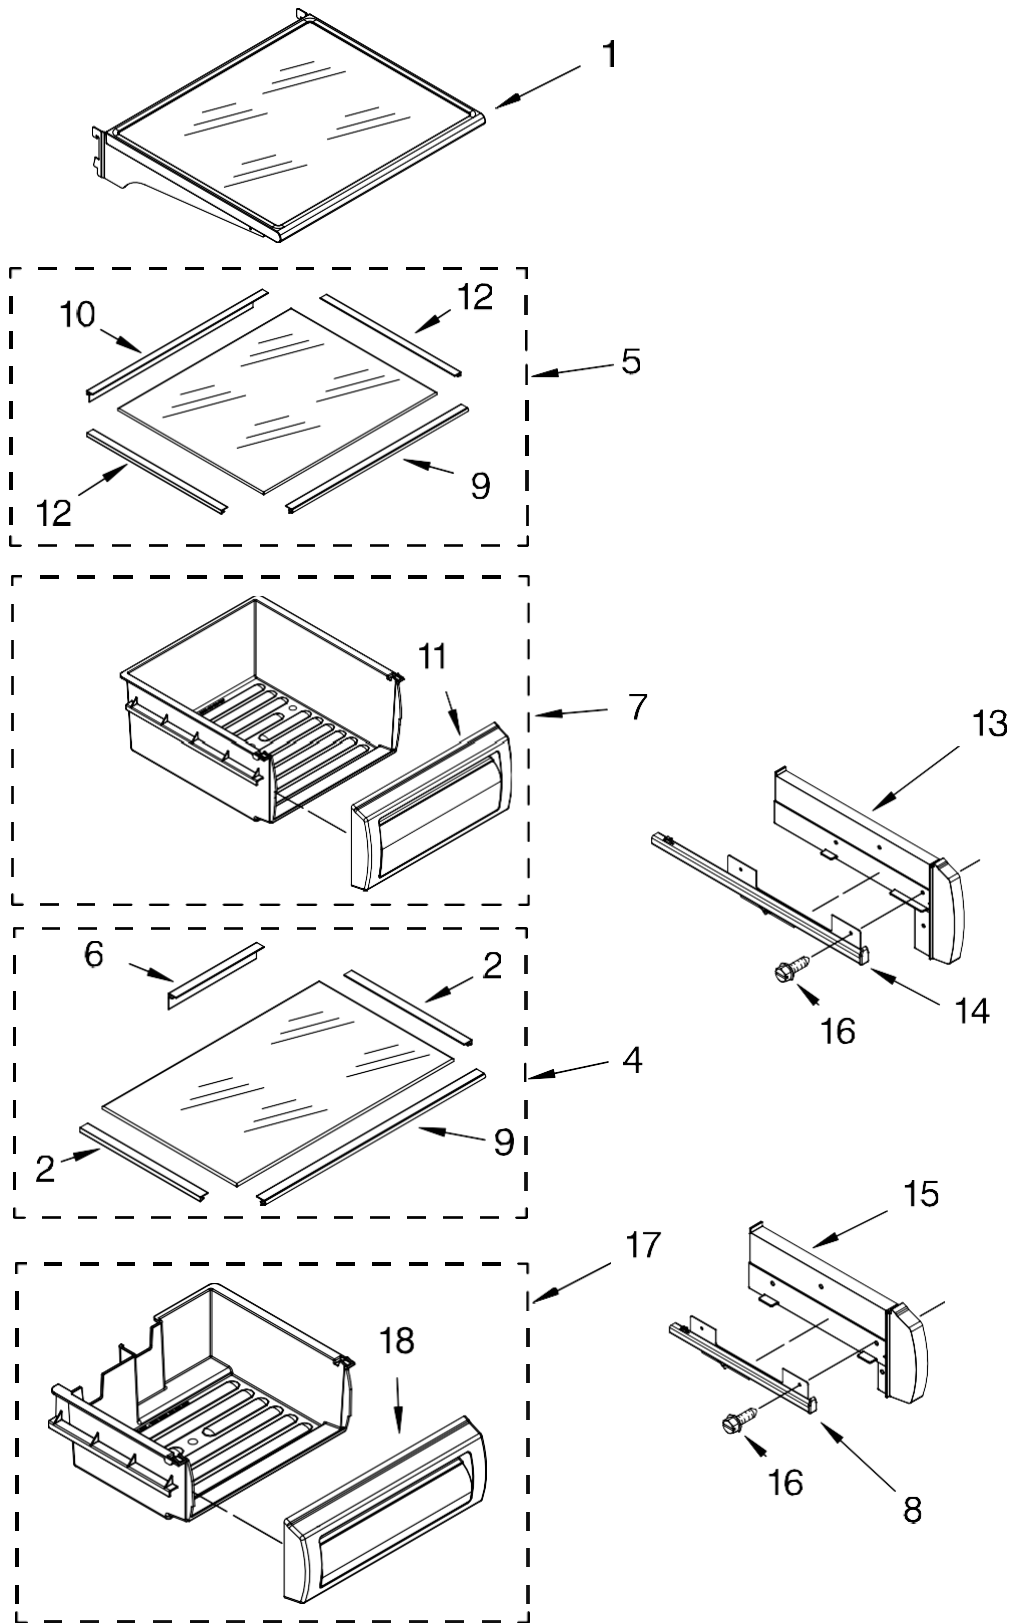

REFRIGERATOR SHELF PARTS

For Model: EF42NBSS
(Stainless Steel)

FOR ORDERING INFORMATION REFER TO PARTS PRICE LIST

REFRIGERATOR SHELF PARTS

For Model: EF42NBSS
(Stainless Steel)

Illus. No.	Part No.	DESCRIPTION
1	W10165103	Shelf Assy (4)
2	2256250	Trim, Glass Side Meat Pan
4	W10165091	Meat Pan Cover Assembly
5	W10165085	Crisper Cover Assembly
6	2257582	Trim, Glass Rear
7	2252412	Crisper Pan (2)
8		Slide, Meat Pan
	2302954	Left Side
	2302955	Right Side
9	2302831	Trim, Glass Front
10	2256254	Trim, Glass Rear
11	2256248	Front, Crisper Pan
12	2252255	Trim, Glass Side
13		Spacer, Crisper
	2256222	Right Side (2)
	2256223	Left Side (2)
14		Slide, Crisper
	2302957	Right Side (2)
	2302956	Left Side (2)
15		Spacer, Meat Pan
	2256243	Left Side
	2256244	Right Side
16	8533929	Screw
17	2256369	Pan Assembly Meat
18	2256366	Front, Meat Pan