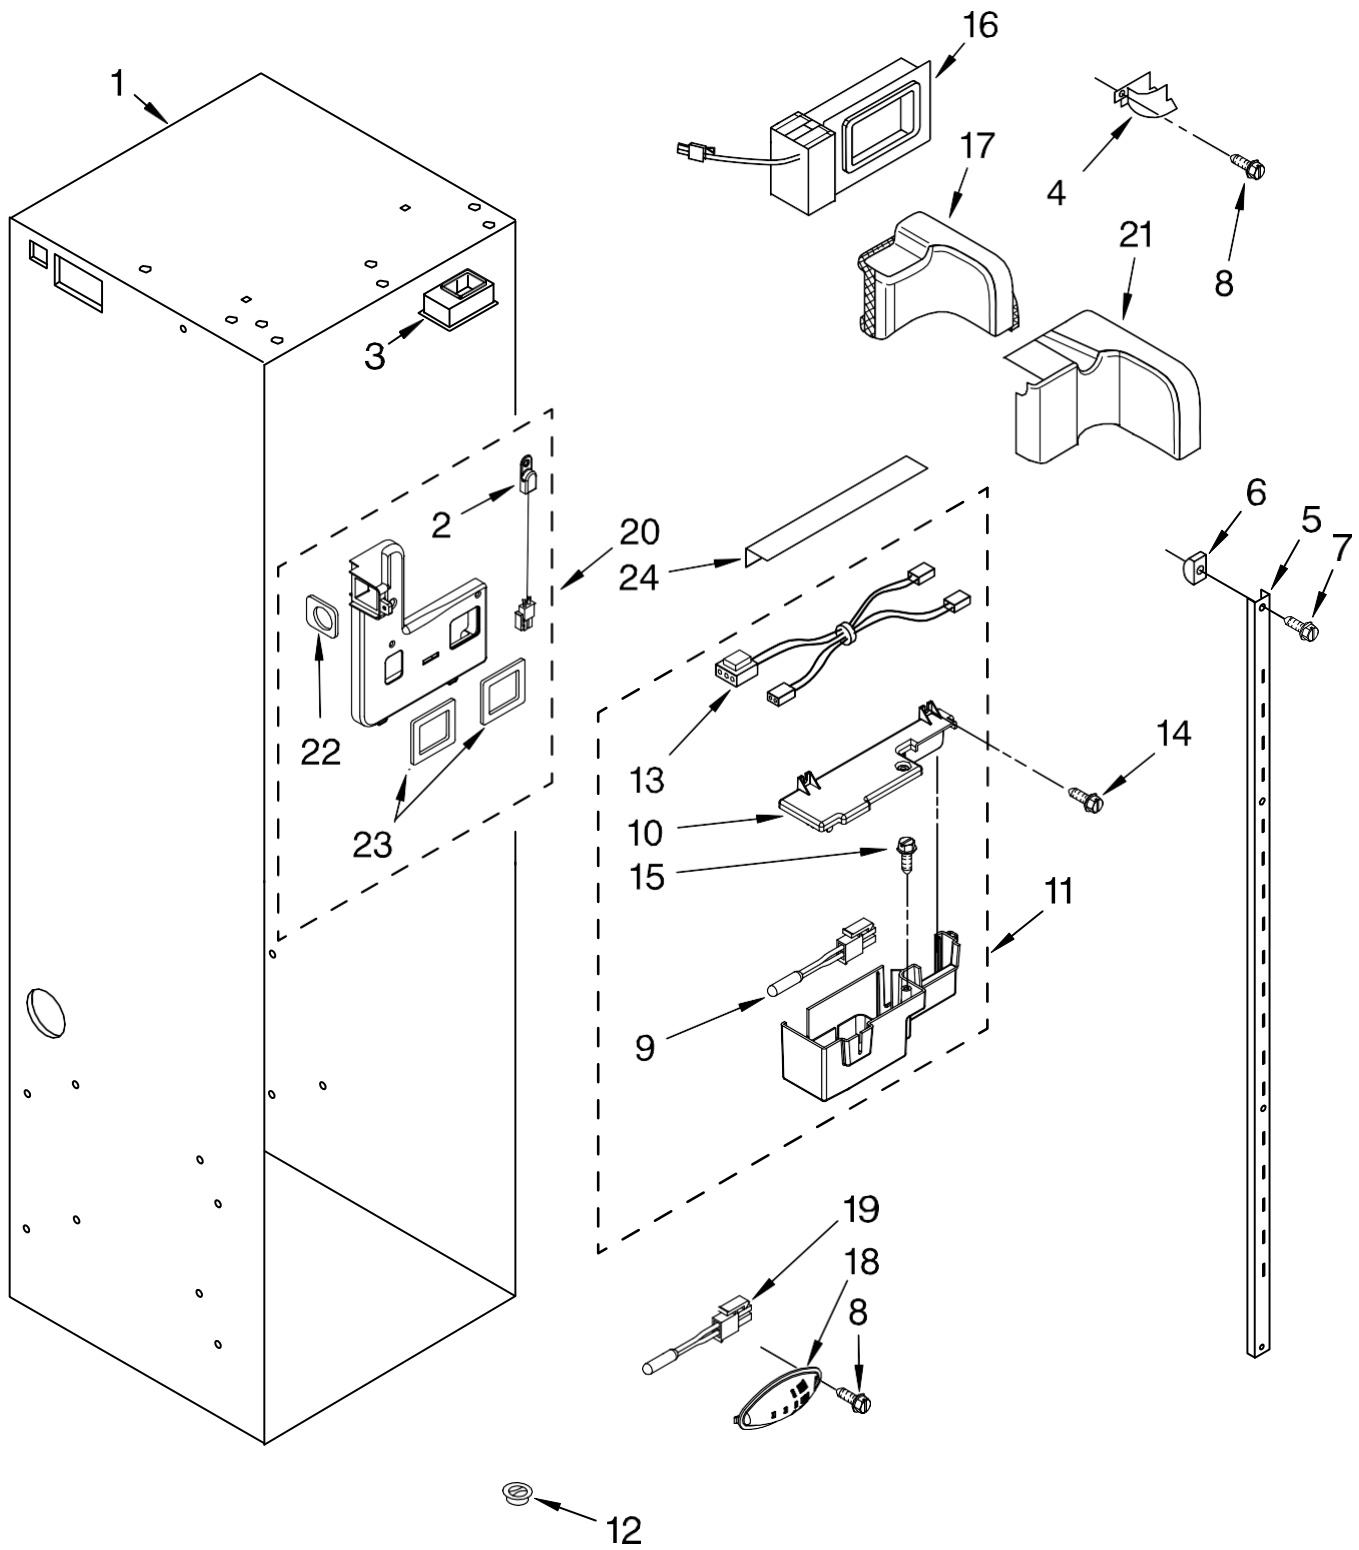

REFRIGERATOR LINER PARTS

For Model: EF42NBSS
(Stainless Steel)

FOR ORDERING INFORMATION REFER TO PARTS PRICE LIST

REFRIGERATOR LINER PARTS

For Model: EF42NBSS
(Stainless Steel)

Illus. No.	Part No.	DESCRIPTION
1		Liner (Not A Serviceable Part)
2	2306010	Thermistor
3	2208970	Air Duct
4	2003577	Guard, Air Return
5	2259077	Ladder, Shelf (2)
6	520965	Screw Support, Ladder (8)
7	2006475	Screw
8	487539	Screw
9	2302937	Thermistor
10	2302986	Lid, Air Baffle
11	W10169528	Baffle, Control Assembly
12	2171846	Release Valve
13	2310205	Jumper, Air Baffle
14	488357	Screw
15	486194	Screw
16	2221296	Air Baffle Assembly
17	2309222	Diffuser Assembly
18	2317105	Cover, Thermistor
19	2188820	Thermistor
20	2302992	Spacer, Air-Baffle
21	2309087	Cover, Diffuser
22	2259412	Seal, Air Duct (Round Hole)
23	2259398	Seal, Air Duct (Square Hole)
24	W10159487	Diverter, Crisper Cover