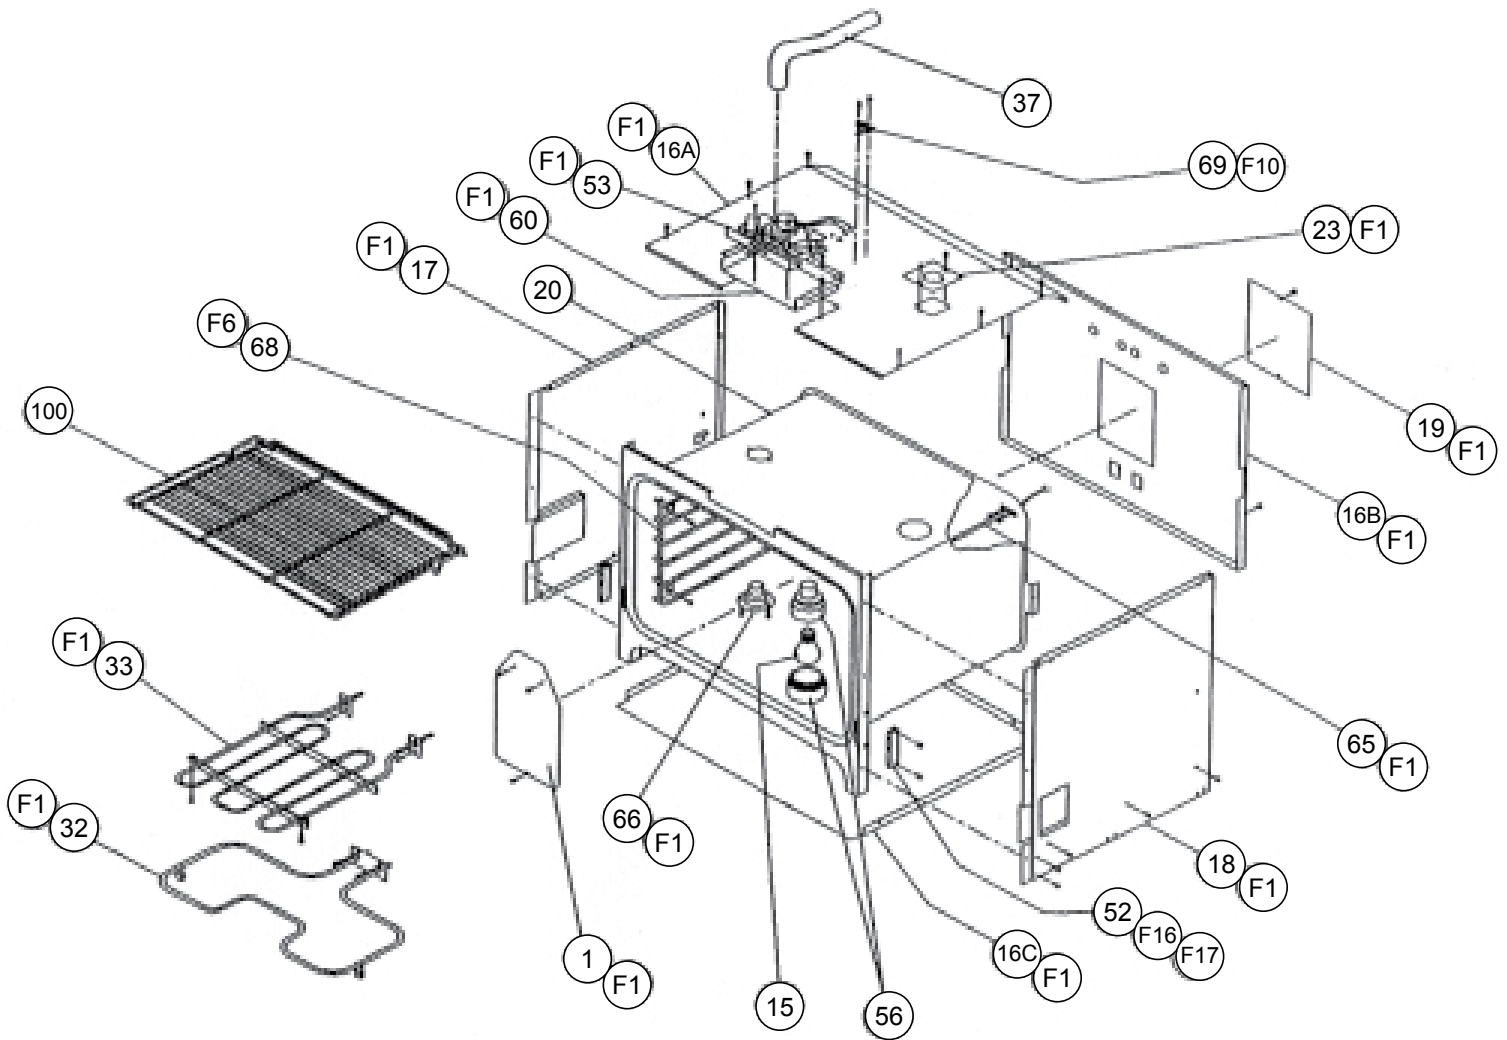

ECPS Double Oven Bottom Cell Components