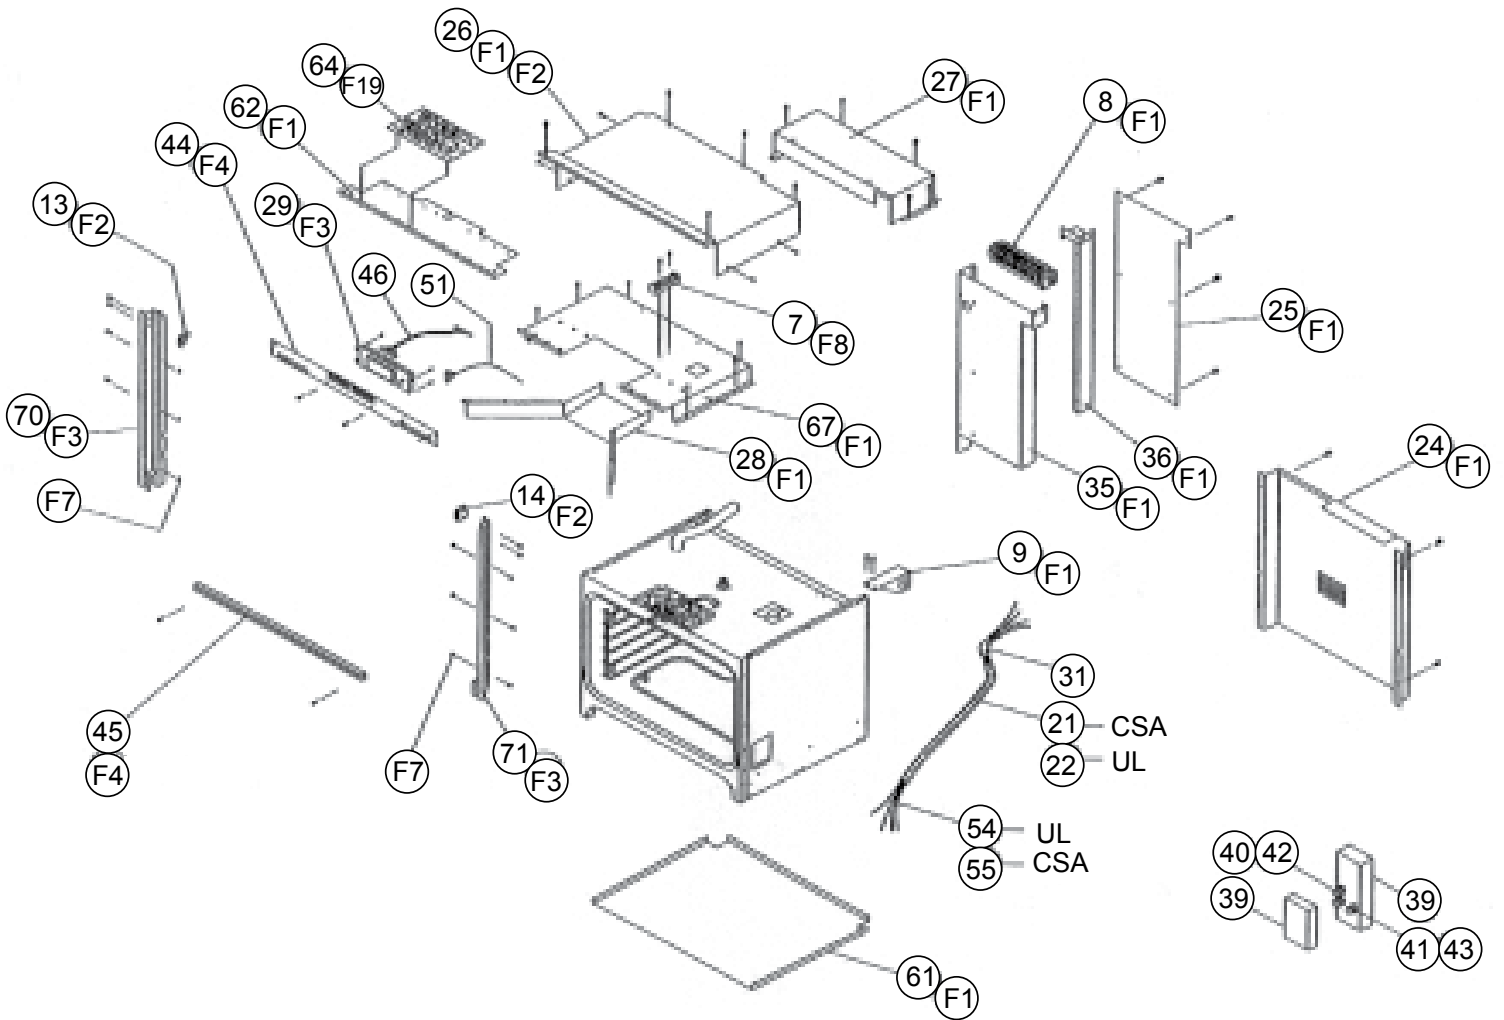

ECPS Single Wall Oven Chassis Assembly