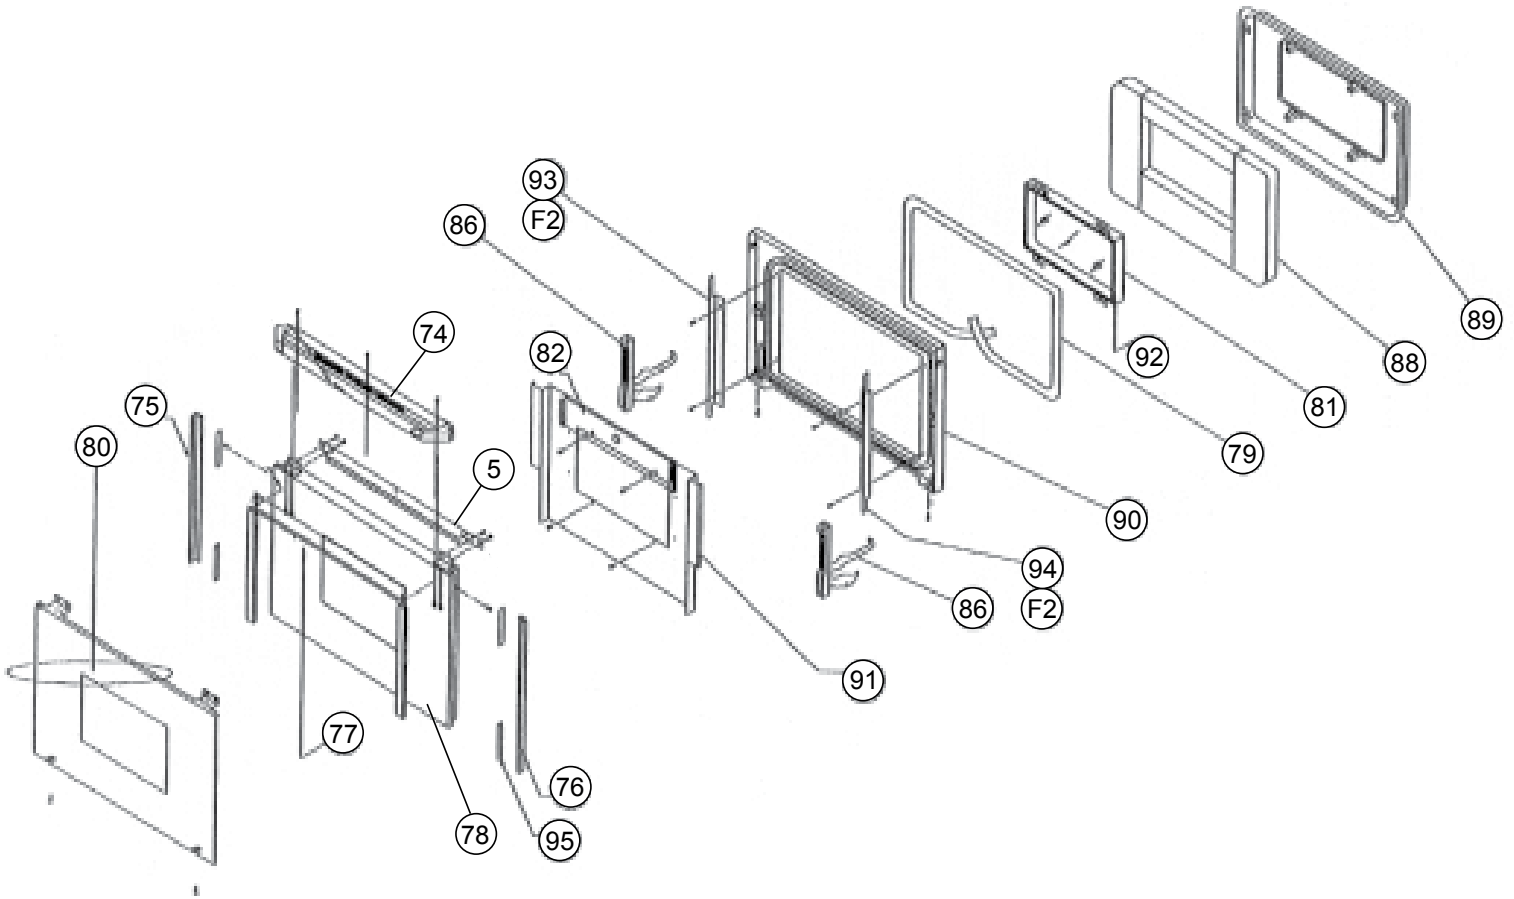

Page #	Description
2	Bezel/Membrane Assembly
3	Door Assembly
4	Single Oven Chassis
5	ECPS Double Oven Bottom Cell Components
6	ECPD Double Oven Bottom Cell Components
7	Double Oven Chassis
8	Parts List

Revised 02-04-2015

ECPD/ECPS Bezel/Membrane Assembly

Part no longer available? Contact Dacor: (800) 793-0093 ex. 3814

ECPD/ECPS Wall Oven Door Assembly

Part no longer available? Contact Dacor: (800) 793-0093 ex. 3814