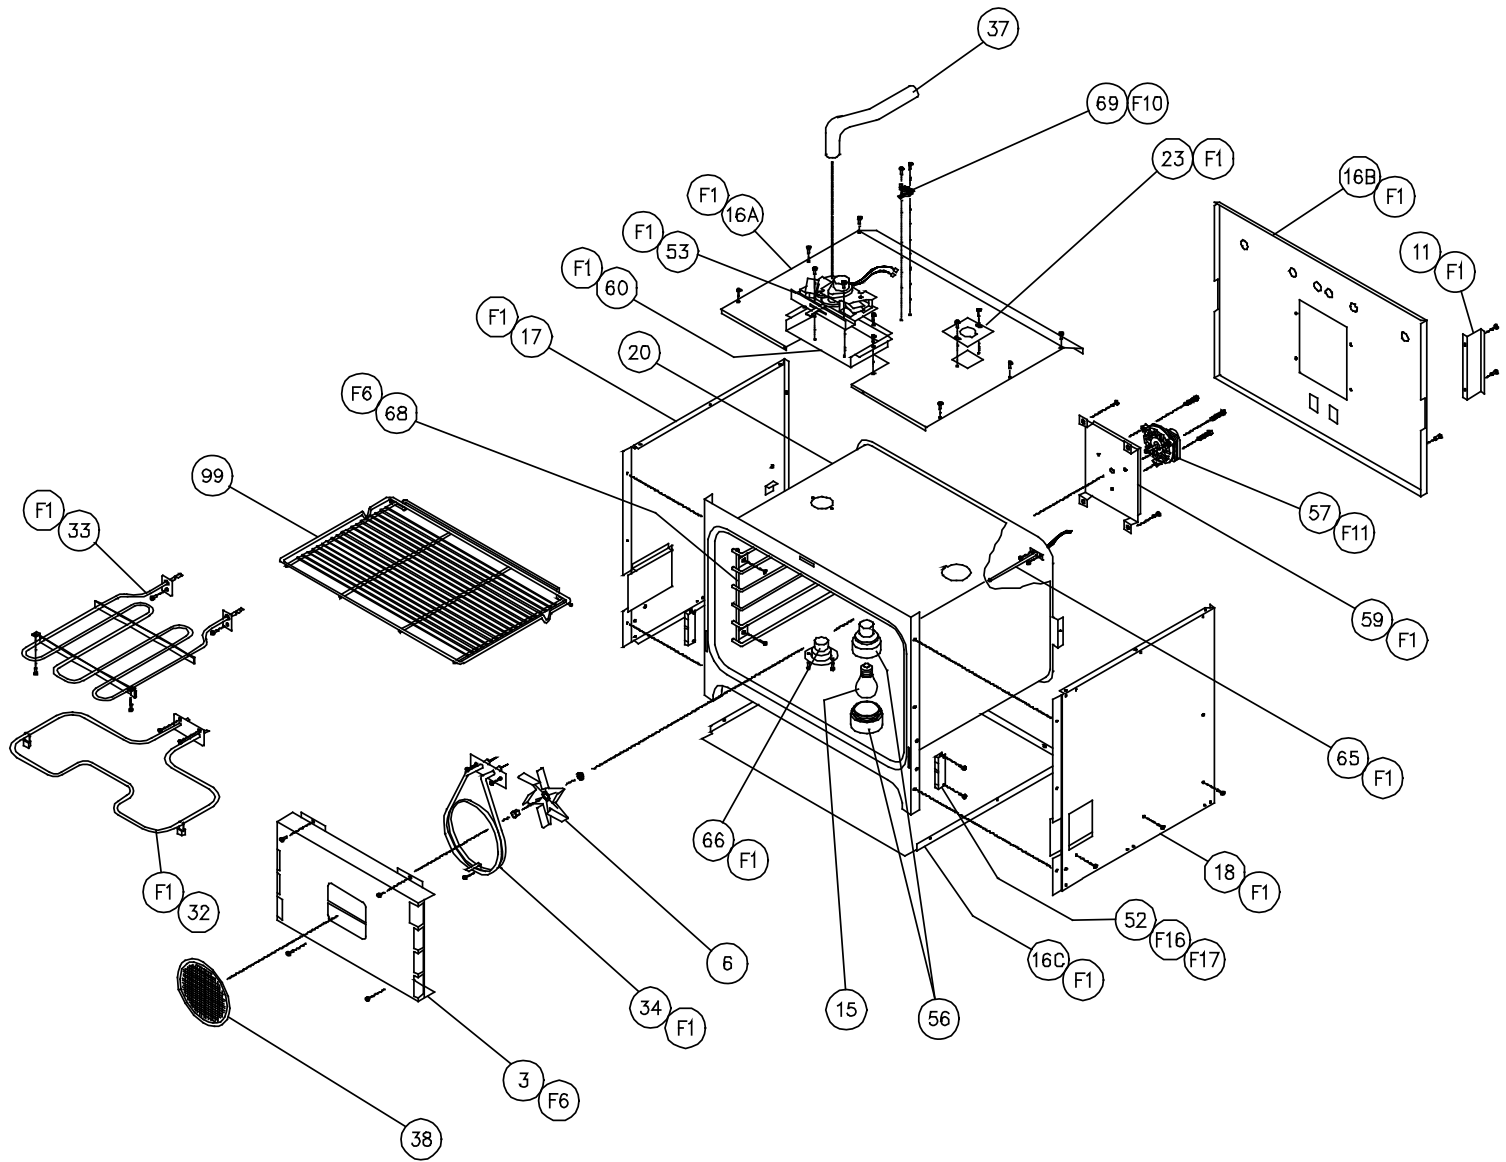

ECPD Double Oven Bottom Cell Components

Part no longer available? Contact Dacor: (800) 793-0093 ex. 3814