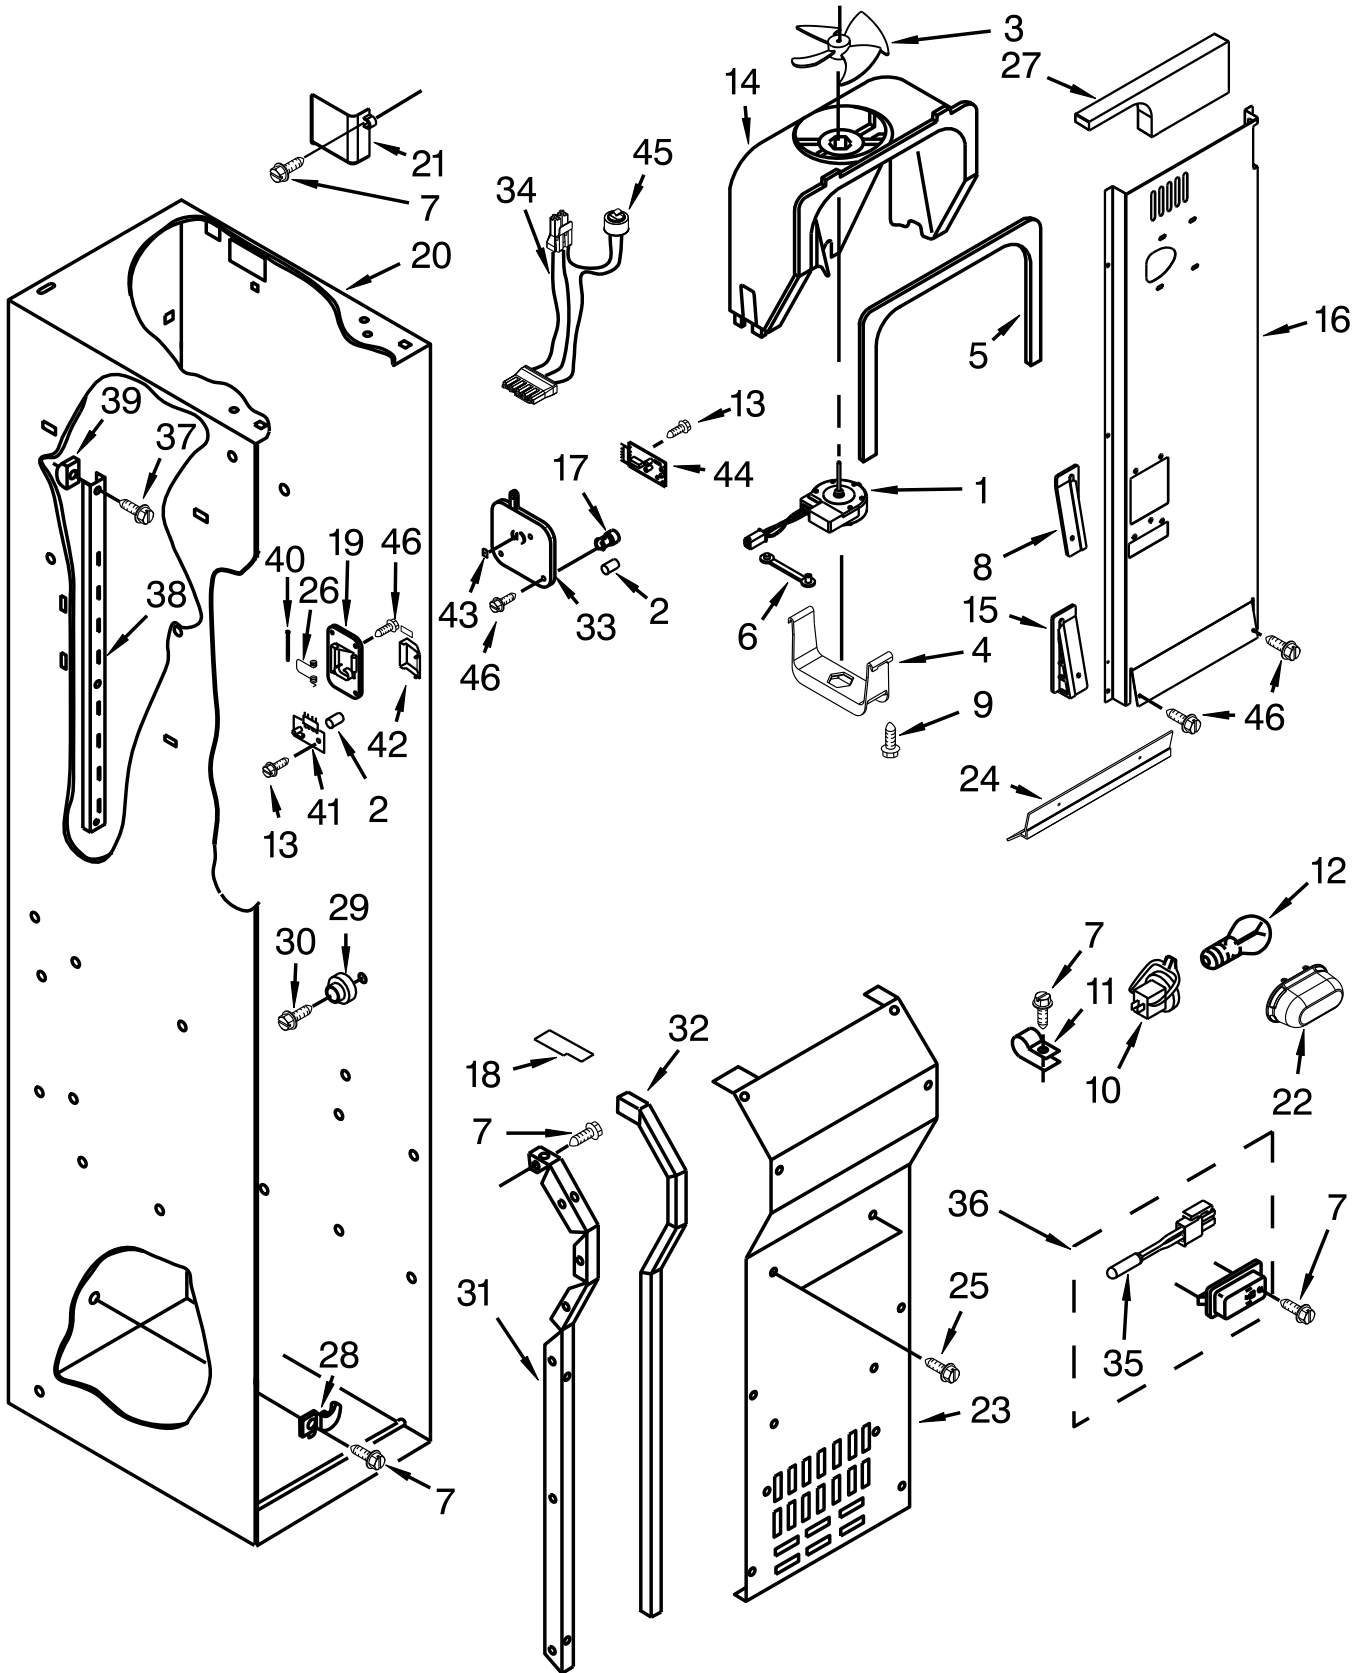

FREEZER LINER AND AIR FLOW PARTS

FREEZER LINER AND AIR FLOW PARTS

<u>Illus.</u> <u>No.</u>	<u>Part No.</u>	<u>Description</u>	<u>Illus.</u> <u>No.</u>	<u>Part No.</u>	<u>Description</u>	<u>Illus.</u> <u>No.</u>	<u>Part No.</u>	<u>Description</u>
1	W10436861	Motor, Fan	20		Liner (Not A Serviceable Part)	37	2006475	Screw (White)
2	2198665	Tube, Circuit Board	21	2259025	Cover, Air Outlet	38	2259032	Ladder, Shelf
3	2169142	Blade, Fan	22	2307751	Light Shield	39	2259445	Support, Ladder Screw
4	W10260421	Retainer, Fan Motor	23	W10428001	Cover, Evaporator	40	2198634	Pin, Door
5	2302817	Gasket, Cover	24	2302851	Support, Air Duct Duct	41	W10193840	P.C. Board, Emitter
6	W10321090	Grommet, Motor	25	487539	Screw (Stainless)	42	2198633	Flipper Shut Off
7	486194	Screw	26	2198635	Spring, Door	43	2315398	Slide, Icemaker Shut Off
8	2259464	Wedge, Right Air Duct	27	2309284	Deflector, Air Duct	44	W10290817	P.C. Board Receiver
9	W10141604	Screw	28	1112260	Support, Evaporator	45	W10160570	Bi-Metal, Defrost
10	W10191429	Socket, Light	29	W10173127	Assembly, Shelf Stud	46	W10142283	Screw (White)
11	489348	Clamp, Tube	30	W10191952	Screw			
12	2326255	Bulb, Light	31		Evaporator, Cover Rail			
13	489214	Screw		2221107	Left Hand			
14	2182120	Fan Scroll		2259355	Right Hand			
15	2259465	Wedge, Left Air Duct	32	2220904	Gasket, Evaporator Cover			
16	2307775	Air Duct	33	W10151208	Cover, Receiver			
17	2198643	Lens, Receiver	34	W10482187	Harness, Bi-Metal Wire			
18		Block, Fan Scroll	35	2306010	Thermistor			
	2209482	Right Hand	36	2317105	Cover, Thermistor			
	2209066	Left Hand						
19	W10151205	Cover, Emitter