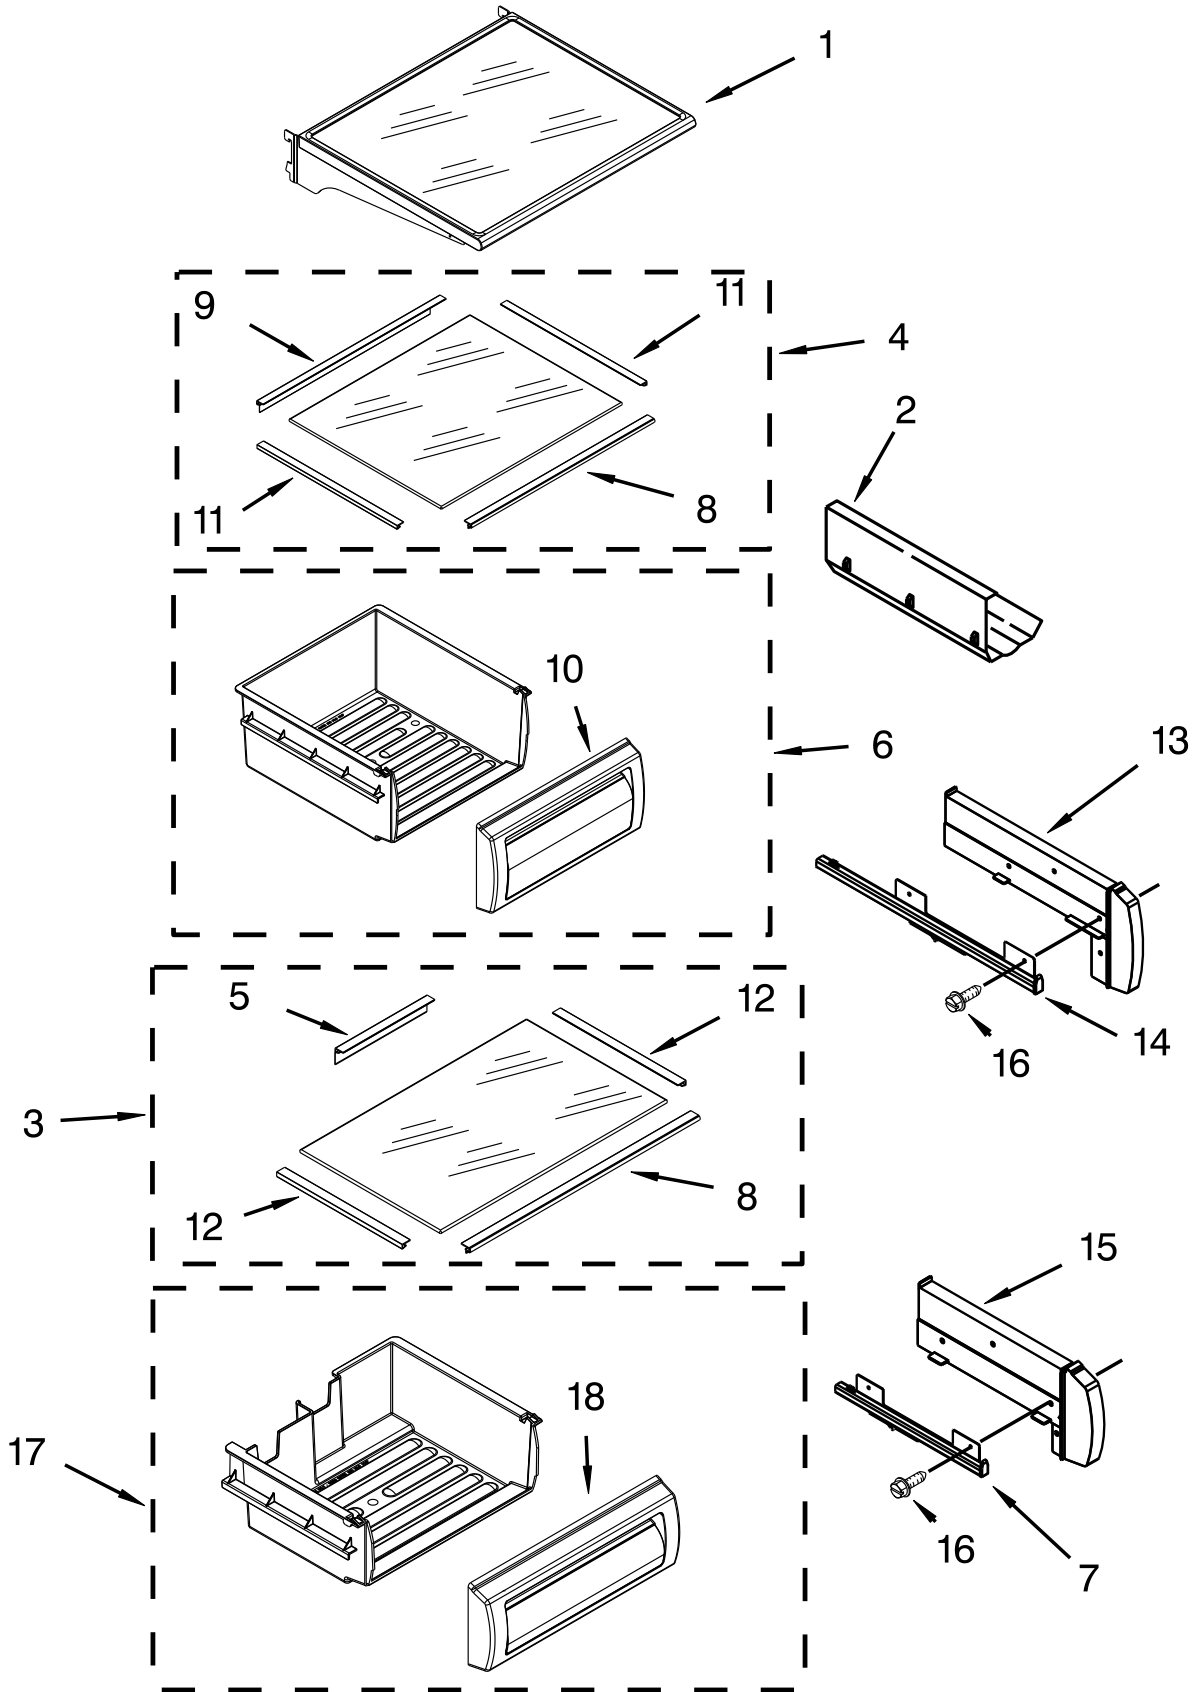

REFRIGERATOR SHELF PARTS

REFRIGERATOR SHELF PARTS

<u>Illus.</u> <u>No.</u>	<u>Part No.</u>	<u>Description</u>	<u>Illus.</u> <u>No.</u>	<u>Part No.</u>	<u>Description</u>	<u>Illus.</u> <u>No.</u>	<u>Part No.</u>	<u>Description</u>
1	W10556282	Shelf Assembly	11	2252255	Trim, Side Glass Crisper	16		Screw
2	2179404	Rack, Wine	12	2256250	Trim, Side Glass Meat Pan		8533929	Screw (Stainless)
3	W10556313	Meat Pan Cover Assembly	13		Spacer, Crisper			Left Hand
4	W10556776	Crisper Cover Assembly		2256222	Right Hand		8533928	Screw (Stainless)
5	2257583	Trim, Glass Rear		2256223	Left Hand	17	W10407628	Pan Assembly Meat
6	W10407625	Crisper Pan	14		Slide, Crisper	18	2256367	Assembly, Meat Pan Front
7		Slide, Meat Pan		2302956	Left Hand			
	2302954	Left Hand		2302957	Right Hand			
	2302955	Right Hand	15		Spacer, Meat Pan			
8	2302832	Trim, Glass Front		2256243	Left Hand			
9	2256255	Trim, Glass Rear		2256244	Right Hand			
10	2256249	Front, Crisper Pan