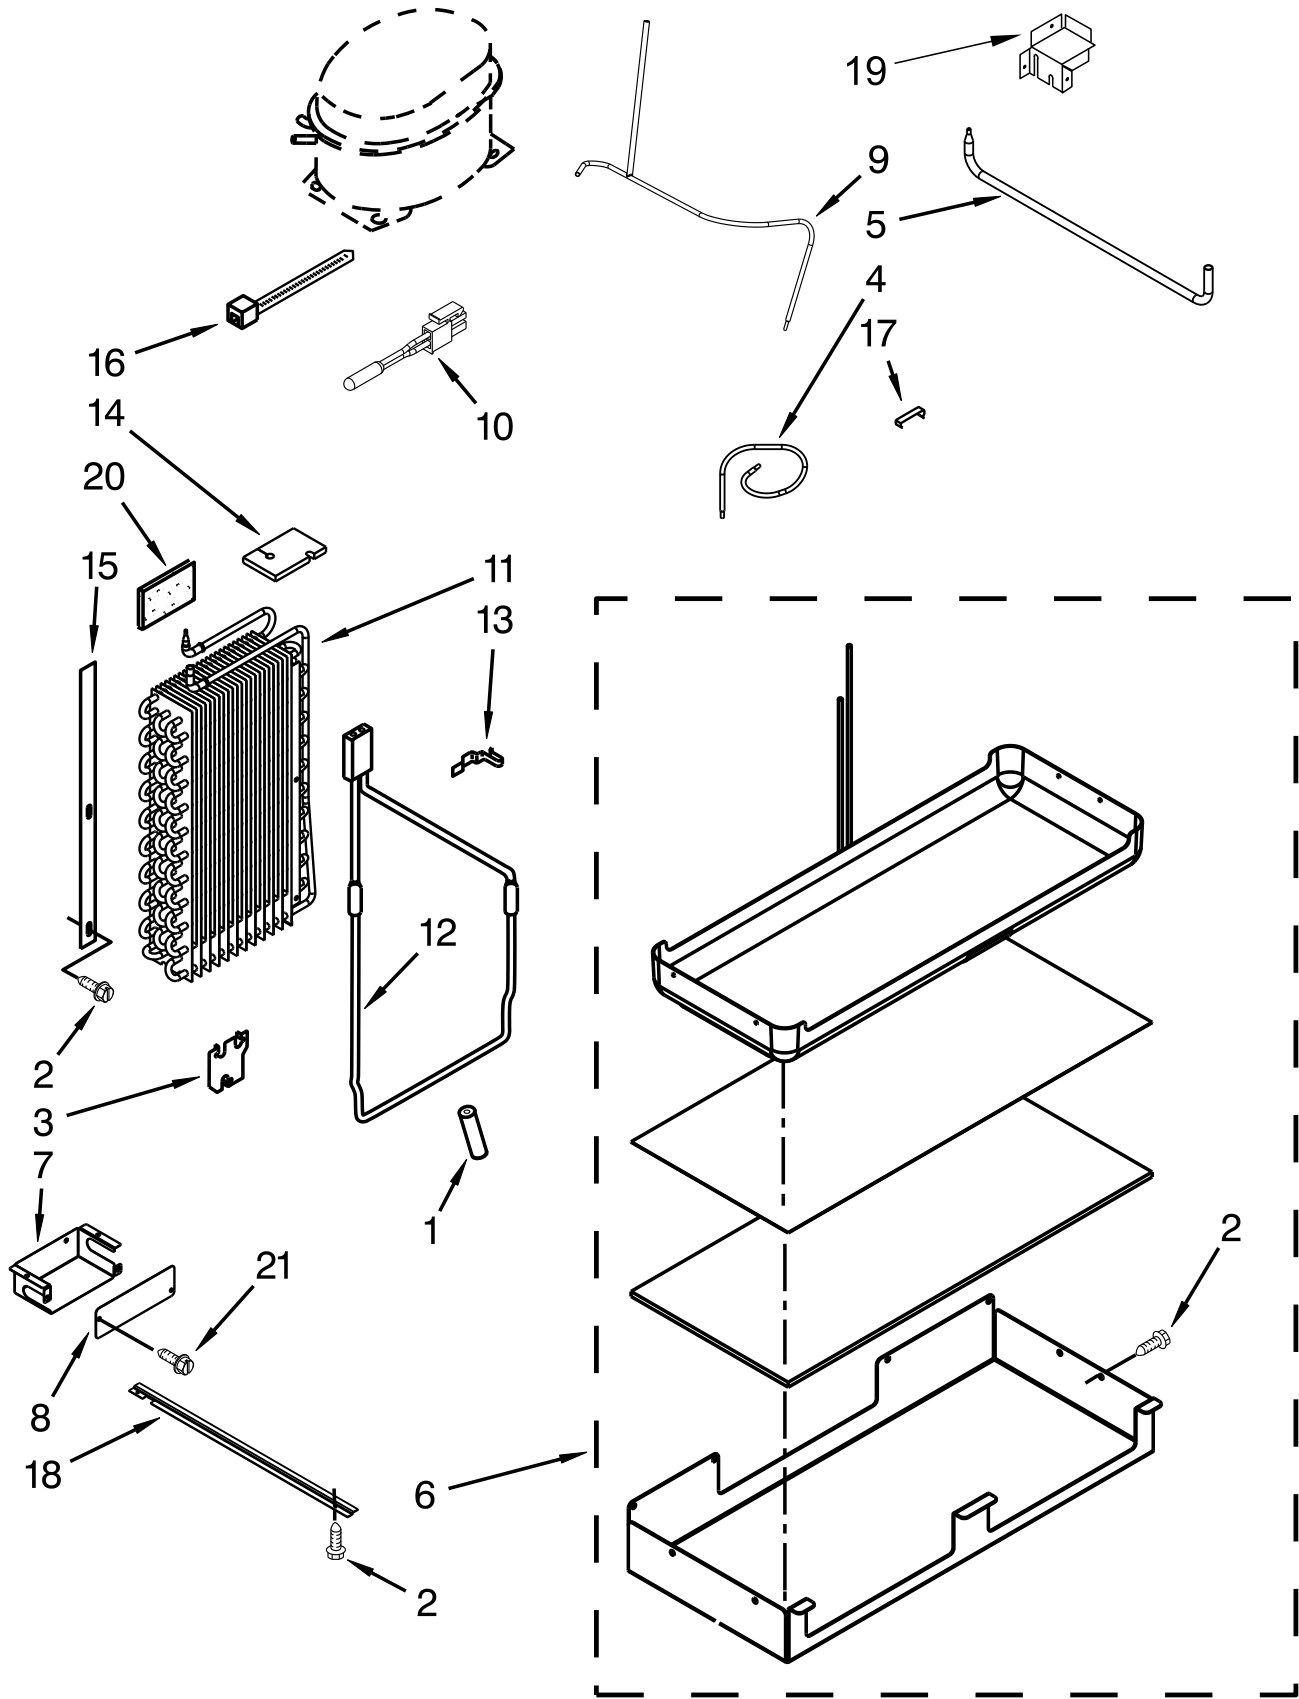

LOWER UNIT AND TUBE PARTS

LOWER UNIT AND TUBE PARTS

<u>Illus.</u> <u>No.</u>	<u>Part No.</u>	<u>Description</u>
1	2215648	Dampener
2	486194	Screw
3	W10157752	Bracket, Heater
4	W10306442	Tube, Oil Trap Suction
5	W10388653	Tube, Connect Drier Restrictor
6	W10281063	Drain Pan Assembly
7	W10309012	Cover, Wiring

<u>Illus.</u> <u>No.</u>	<u>Part No.</u>	<u>Description</u>
8	W10321048	Cover, Wire Box
9	W10412485	Tube, Discharge
10	2188820	Thermistor
11	W10427993	Evaporator
12	W10140162	Heater, Defrost
13	1113048	Clamp, Heater
14	W10139908	Cover, Evap Seal
15	W10432308	Gasket, Evaporator

<u>Illus.</u> <u>No.</u>	<u>Part No.</u>	<u>Description</u>
16	2155774	Tie, Wire
17	W10169509	Clip, Heat Exchanger
18	2320554	Support, Drain Pan
19	W10160981	Bracket, Air Return Assembly
20	2169104	Sealer, Insulation
21	304392	Screw