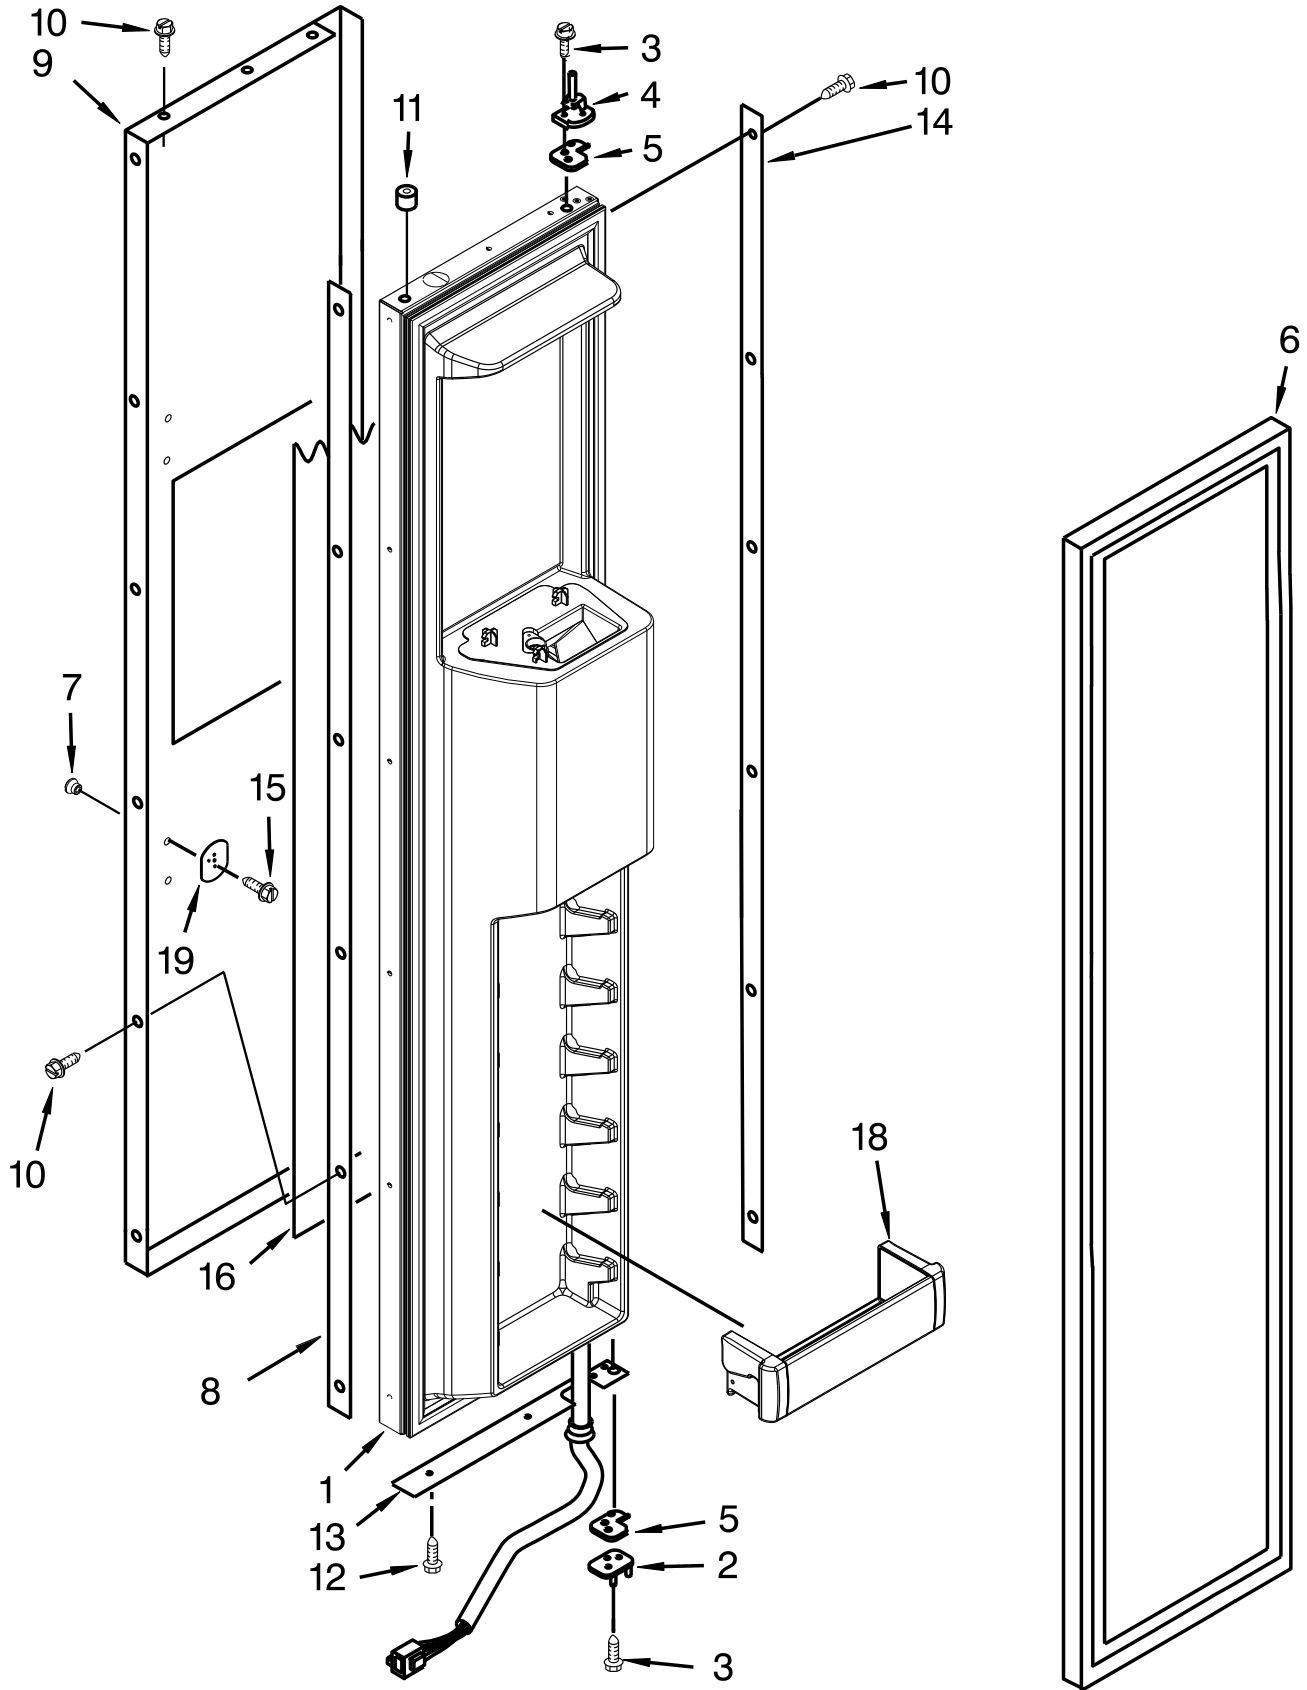

FREEZER DOOR PARTS

FREEZER DOOR PARTS

<u>Illus.</u> <u>No.</u>	<u>Part No.</u>	<u>Description</u>	<u>Illus.</u> <u>No.</u>	<u>Part No.</u>	<u>Description</u>	<u>Illus.</u> <u>No.</u>	<u>Part No.</u>	<u>Description</u>
1	W10292457	Freezer Door Assembly	9	108456	Skin, Door Stainless (OEM part)	16		Filler, Door
2	2302879	Assembly, Bottom Hinge Leaf	10	8281250	Screw (Stainless)		W10159586	Filler, Top Foam Board
3	W10162602	Screw	11	2005433	Spacer, Door Skin Top		W10159583	Filler, Bottom
4	W10485980	Assembly, Top Hinge	12	488568	Screw (Stainless)	18	W10323603	Bin, Shallow
5	2316804	Spacer, Door Hinge Bottom	13	2257386	Spacer, Door Skin Bottom	19	W10127710	Plate, Handle Door
6	2222810	Gasket, Door	14	W10142296	Spacer, Door			
7	W10168981	Mount, Handle	15	308544	Screw			
8	2309060	Spacer, Handle Side Door