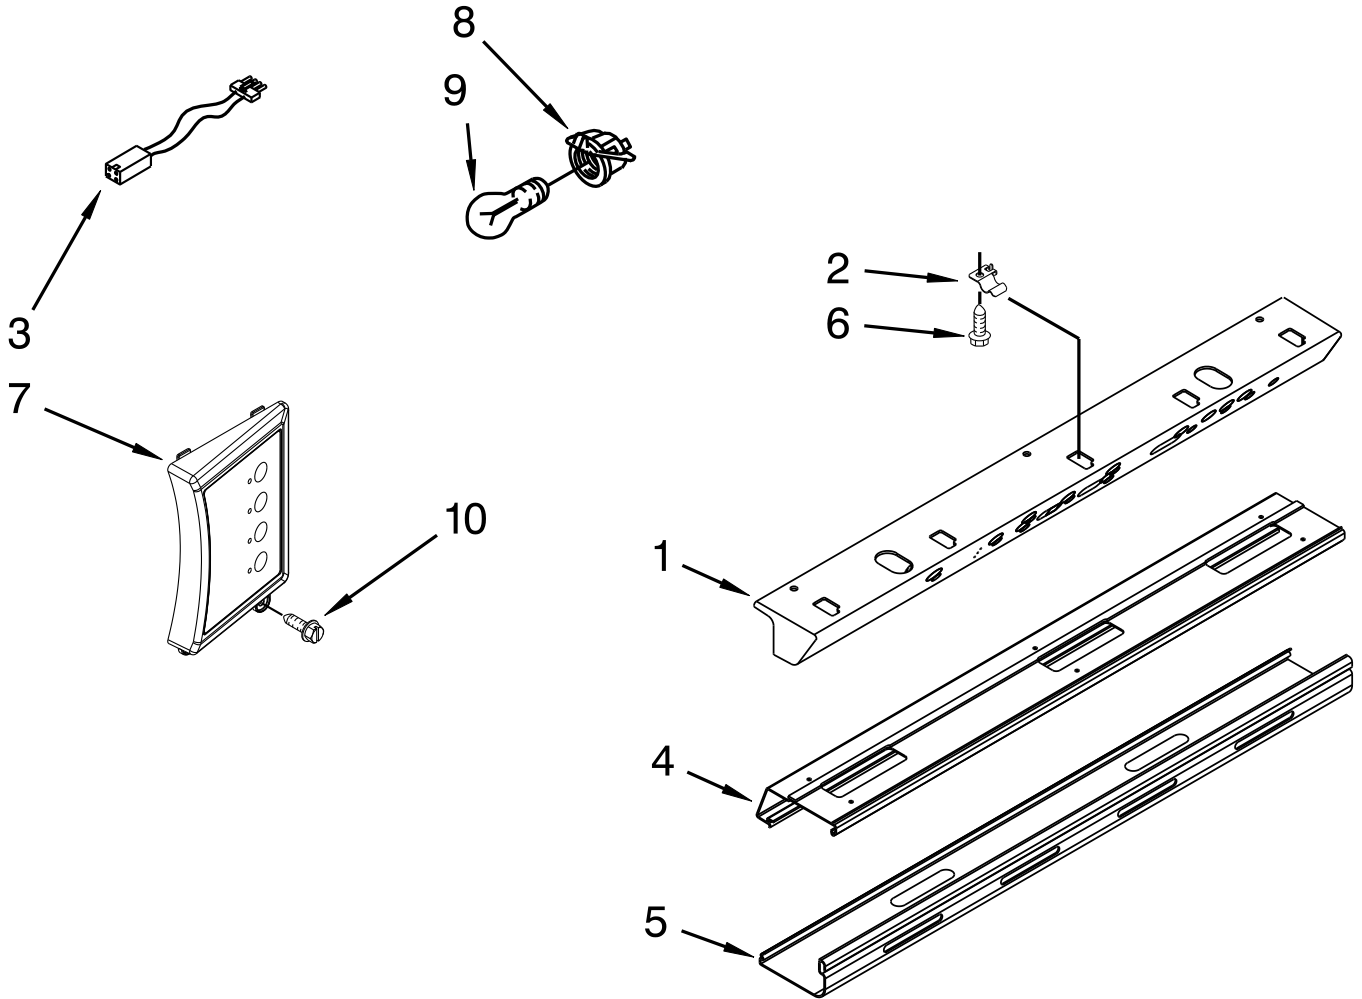

CONTROL PANEL PARTS

CONTROL PANEL PARTS

<u>Illus.</u> <u>No.</u>	<u>Part No.</u>	<u>Description</u>	<u>Illus.</u> <u>No.</u>	<u>Part No.</u>	<u>Description</u>	<u>Illus.</u> <u>No.</u>	<u>Part No.</u>	<u>Description</u>
1	W10565753	Control Box Assembly	5	2307596	Shield, Control Box	8	W10191429	Socket, Light
2	2317000	Clip, Control Box	6	487539	Screw (Stainless)	9	2326255	Bulb, Light
3	W10458299	Wire, Jumper	7	W10151210	Display Board, Ingredient Care Center	10	8281251	Screw (White)
4	2324973	Bracket, Control Box