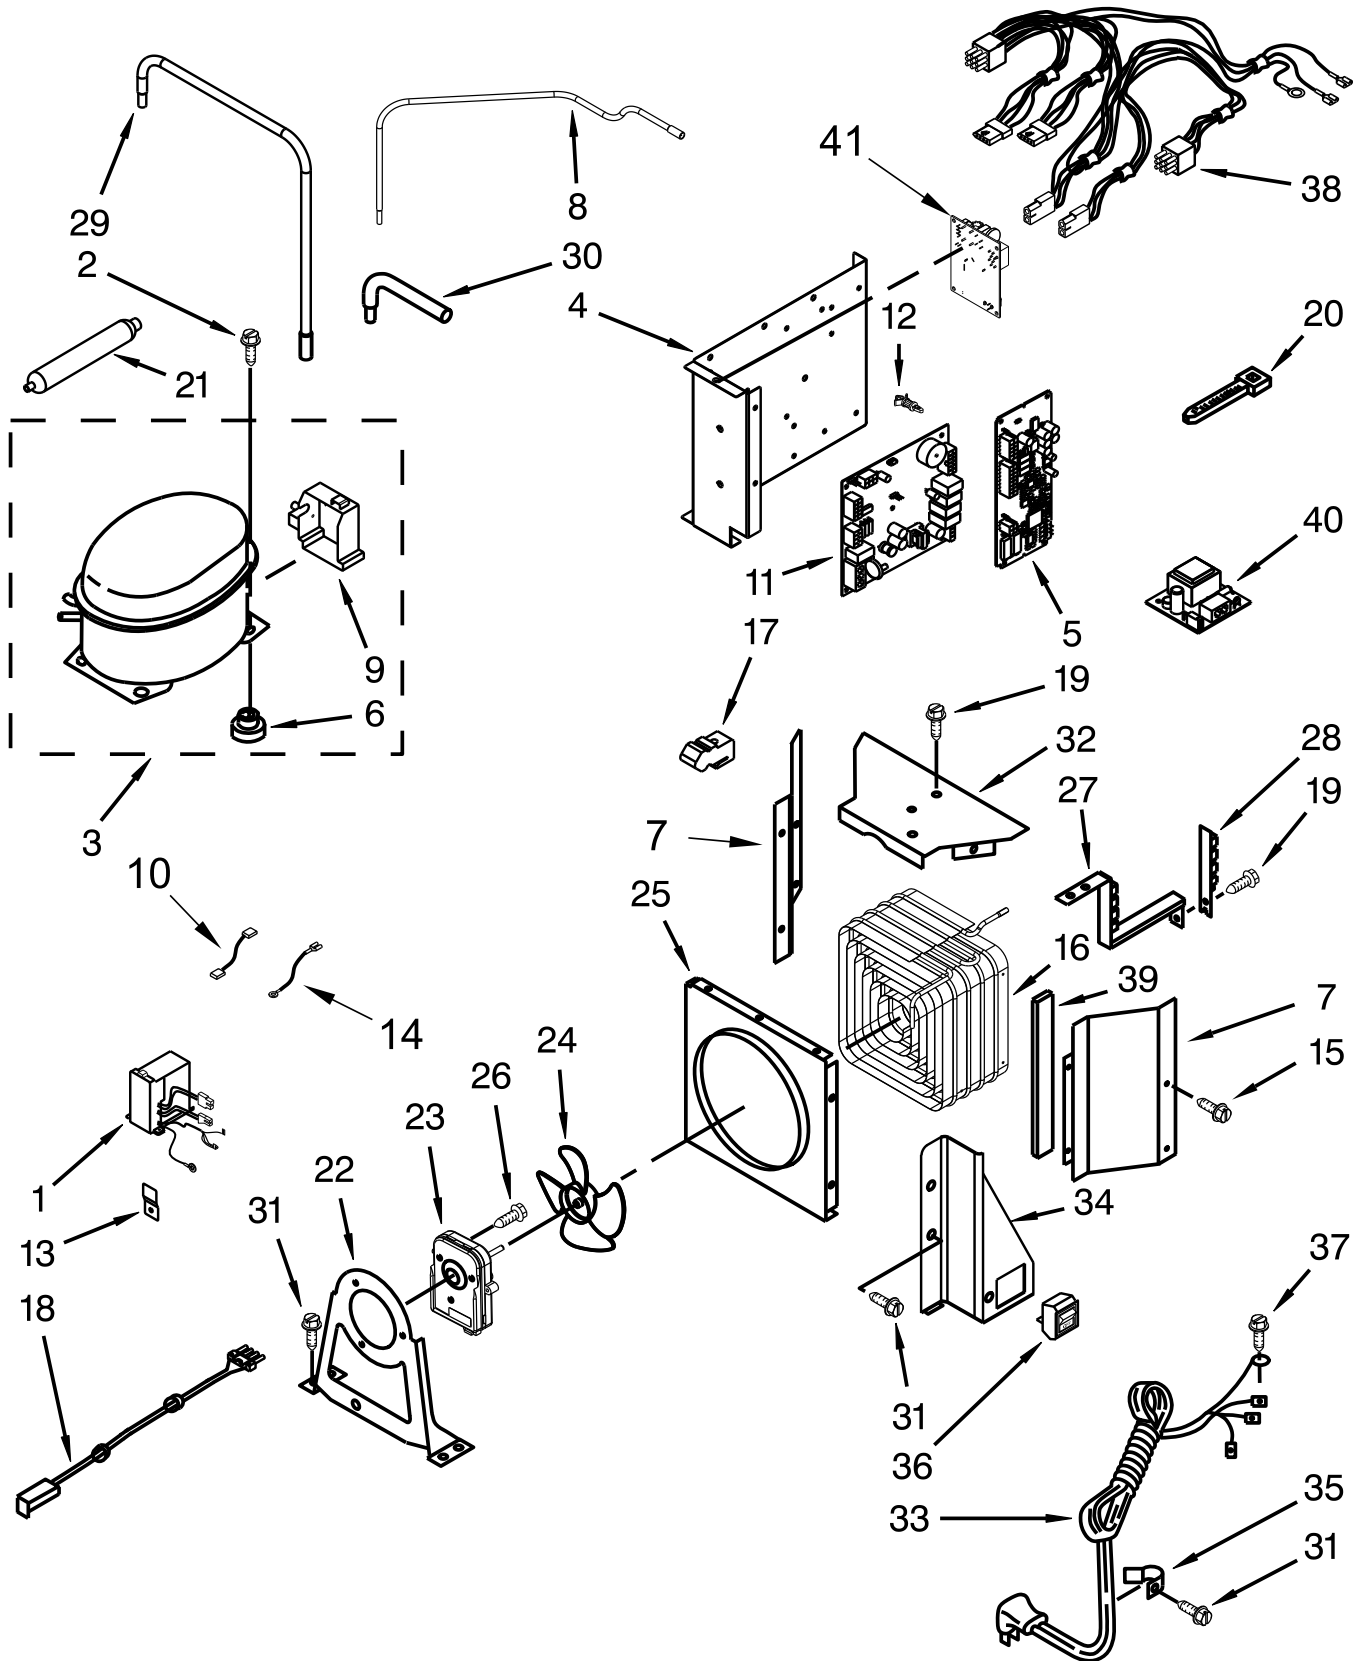

UPPER UNIT PARTS

UPPER UNIT PARTS

<u>Illus.</u> <u>No.</u>	<u>Part No.</u>	<u>Description</u>	<u>Illus.</u> <u>No.</u>	<u>Part No.</u>	<u>Description</u>	<u>Illus.</u> <u>No.</u>	<u>Part No.</u>	<u>Description</u>
1	W10449006	Inverter Box Assembly	17	2309431	Grommet	36	2266802	Switch, Power Disconnect
2	489373	Screw	18	2310207	Assembly, Condenser Fan Wire	37	487294	Screw
3	W10173296	Compressor	19	489399	Screw	38	W10427091	Assembly, Unit Wire
4	W10321056	Housing, Control Board	20	2155774	Tie, Wire	39	2309432	Gasket, Condenser
5	2318054	Control, Electronic	21	W10175593	Drier	40	2259350	Board, Power Supply
6	1100826	Grommet	22	W10414681	Bracket, Fan Motor (Condenser Fan)	41	W10356040	Control, Electronic
7		Support, Condenser	23	2188875	Motor, Condenser			Following Parts Not Illustrated
	W10415668	Right Hand	24	W10139483	Blade, Fan		978025	Valve, Access
	W10415666	Left Hand	25	W10415670	Orifice, Fan		978026	Valve, Access
8	W10234133	Tube, Heat Loop Transition	26	8533993	Screw		978027	Valve, Access
9	2215676	Cover, Terminal	27	2317031	Assembly, Bracket		978028	Valve, Access
10	W10483905	Jumper, Inverter	28	2317030	Assembly, Arm		978029	Valve, Access
11	W10200659	Control, Electronic	29	2307566	Tube, Drier Transition		978030	Valve, Access
12	2203075	Spacer	30	2194319	Tube, Process		876764	Valve, Access
13	2256328	Bracket, Inverter Mounting	31	486194	Screw			REFRIGERANT CHARGE
14	W10495645	Ground, Inverter	32	2309000	Cover, Condenser			7.75 oz. (R-134A)
15	1157158	Screw	33	2310251	Service Cord			
16	2307998	Condenser	34	W10321055	Bracket, Mounting (Power Switch)			
			35	549193	Clamp, Power Cord