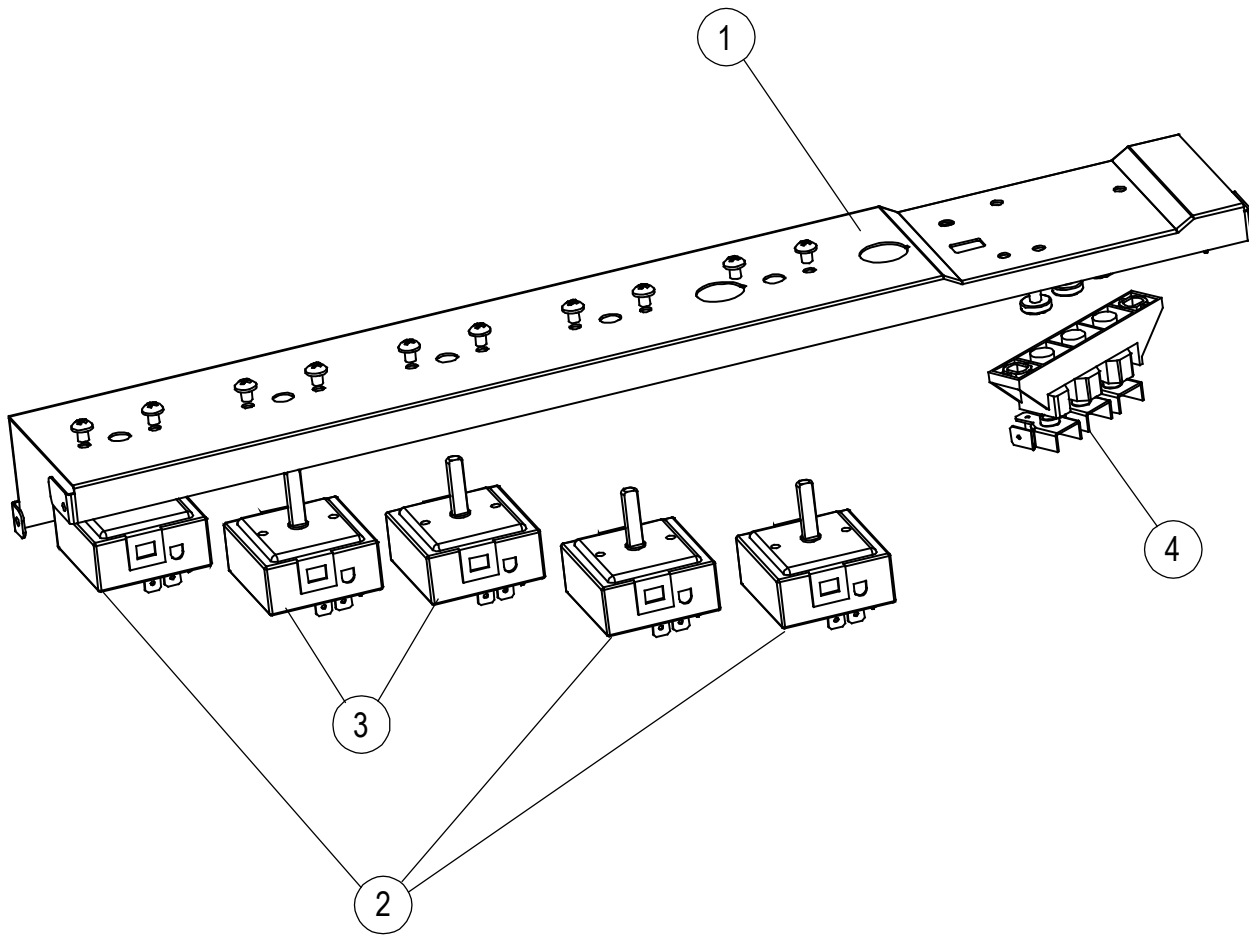

dacor®

The Life of the Kitchen.®

PARTS CATALOG

DECT365 Electric Cooktop

Page #	Description
2	Chassis Assembly
3	Chassis Parts
4	Control Panel

Revised 04-04-2012

DECT365 Cooktop - Chassis Assembly

DECT365 Cooktop - Chassis Parts

Item	Description	Part #
1	Cooktop Glass	105742
2	Conduit and Power Wiring Harness	105744
3	Hot Surface Indicator Light Assy	105750
4	Clamp Bracket with Screws	105753
5	Seal, Control Panel	105755
6	Seal, Foam Tape (countertop)	105756
7	Burner Box (chassis)	105760
8	Reflector	105761
9	Heat Shield	105762
10	Bracket for Hot Surface Indicator Light Assy	105764
11	Knob	105765
12	Element Support	105766
13	Element Bracket	105767
14	Spacer, Chassis	105768
15	Seal, Knob Hole	105757
16	Heating Element, 6 Inch (single)	105746
17	Heating Element, 7 Inch (single)	105747
18	Heating Element, 9 Inch (dual)	105748
19	Heating Element, 11 Inch (dual)	105754
-	Wiring Harness (Not Shown)	105739
-	Scraper, Ceran (Not Shown)	105740

DECT365 Cooktop - Control Panel

Item	Description	Part #
1	Control Panel Chassis	105758
2	Rheostat, Single Element	105751
3	Rheostat, Dual Element	105752
4	Terminal Block	105745