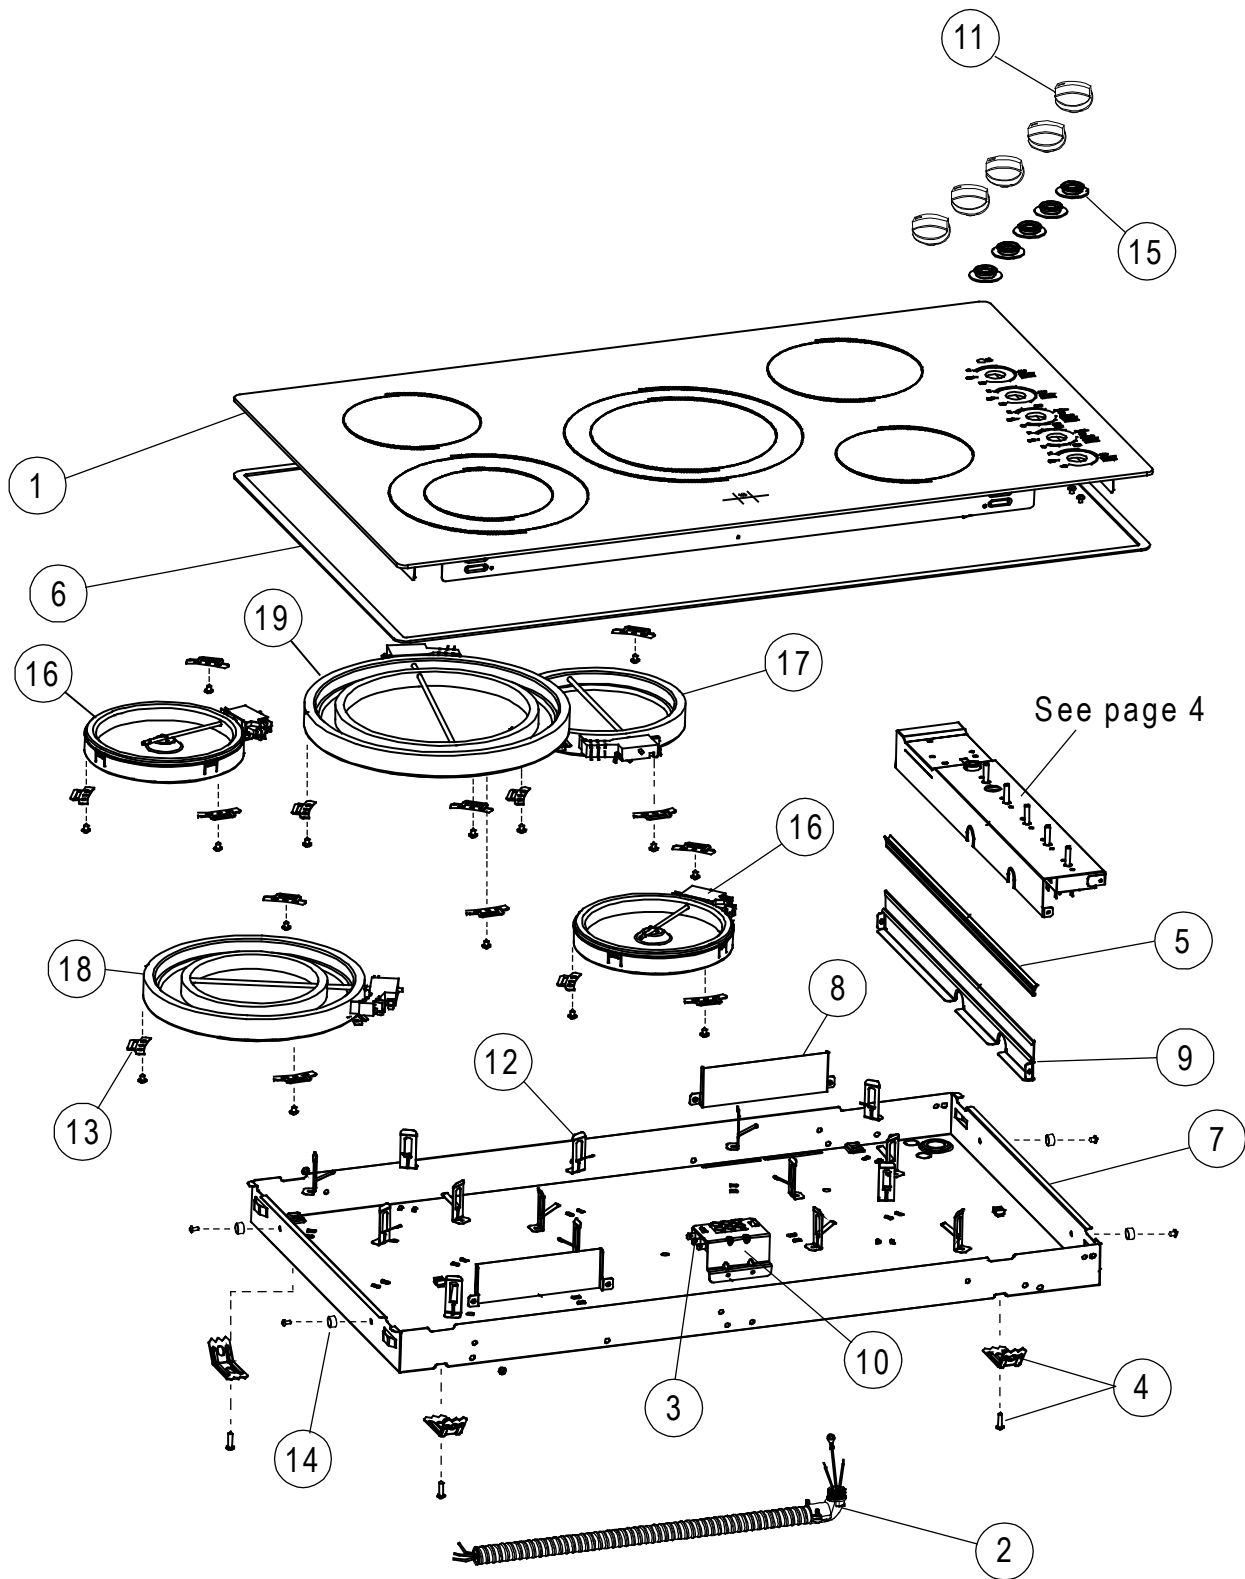

dacor®

The Life of the Kitchen.®

PARTS CATALOG

DECT365 Electric Cooktop

Page #	Description
2	Chassis Assembly
3	Chassis Parts
4	Control Panel

Revised 04-04-2012

DECT365 Cooktop - Chassis Assembly

DECT365 Cooktop - Chassis Parts

Item	Description	Part #
1	Cooktop Glass	105742
2	Conduit and Power Wiring Harness	105744
3	Hot Surface Indicator Light Assy	105750
4	Clamp Bracket with Screws	105753
5	Seal, Control Panel	105755
6	Seal, Foam Tape (countertop)	105756
7	Burner Box (chassis)	105760
8	Reflector	105761
9	Heat Shield	105762
10	Bracket for Hot Surface Indicator Light Assy	105764
11	Knob	105765
12	Element Support	105766
13	Element Bracket	105767
14	Spacer, Chassis	105768
15	Seal, Knob Hole	105757
16	Heating Element, 6 Inch (single)	105746
17	Heating Element, 7 Inch (single)	105747
18	Heating Element, 9 Inch (dual)	105748
19	Heating Element, 11 Inch (dual)	105754
-	Wiring Harness (Not Shown)	105739
-	Scraper, Ceran (Not Shown)	105740

DECT365 Cooktop - Control Panel

Item	Description	Part #
1	Control Panel Chassis	105758
2	Rheostat, Single Element	105751
3	Rheostat, Dual Element	105752
4	Terminal Block	105745